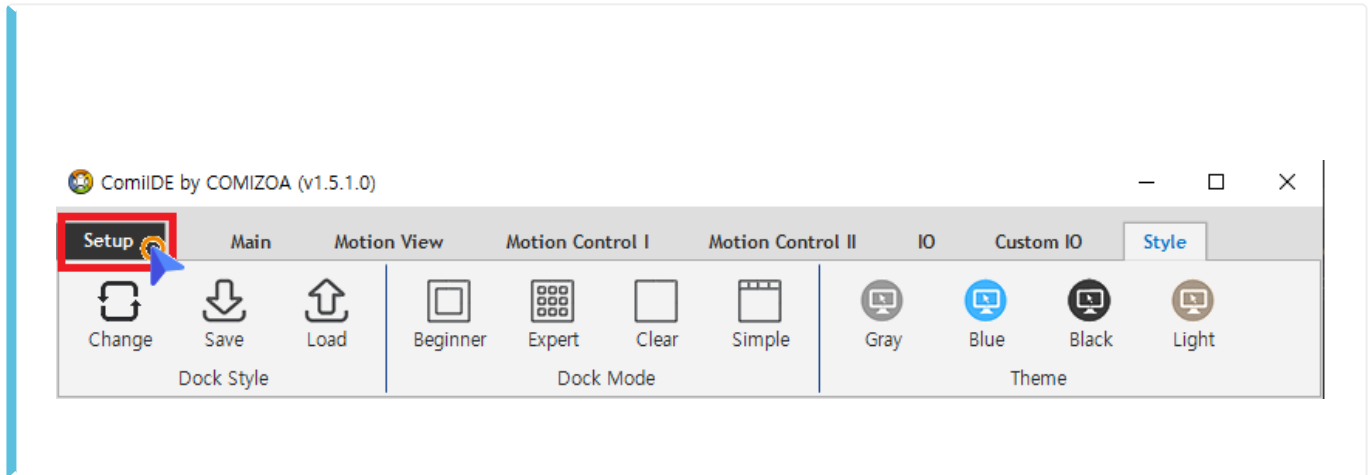

Setup 1
..... 1

Setup

× ComiIDE

- Menu Setup 'Setup'

From:

<http://comizoa.co.kr/info/> - -

Permanent link:

http://comizoa.co.kr/info/doku.php?id=application:comiide:30_control:10_setup:start