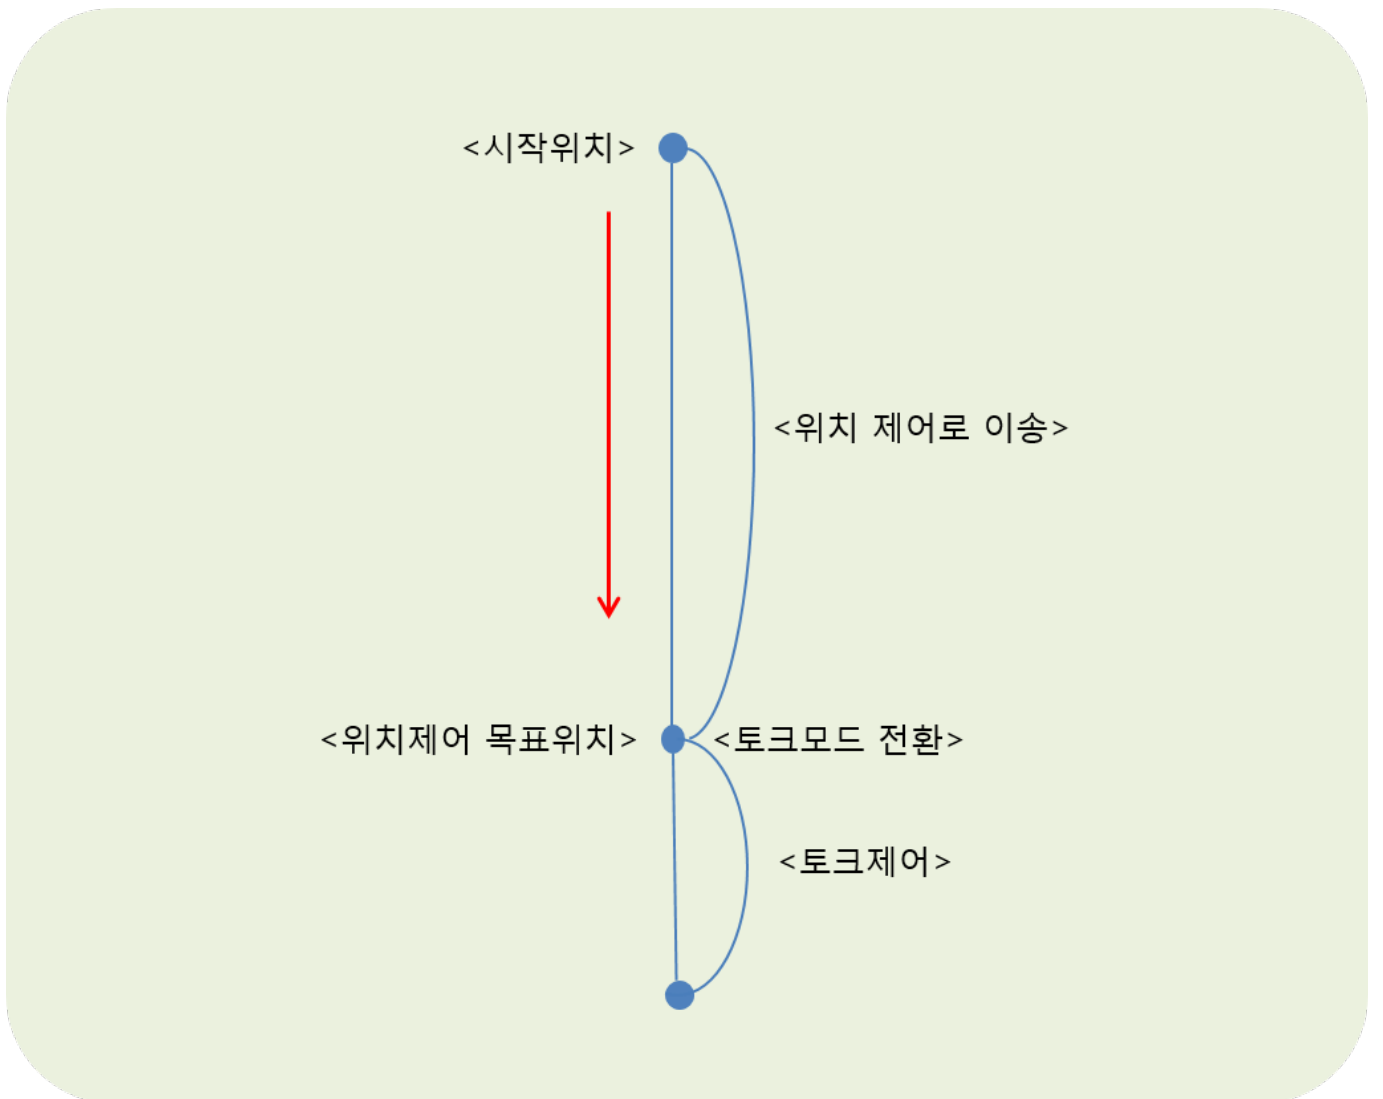

Info 1

Auto Torque

x

Info

-
-
- (TimeLimit, HighSpeedLimit, LowSpeedLimit)

From:

<http://comizoa.co.kr/info/> - -

Permanent link: