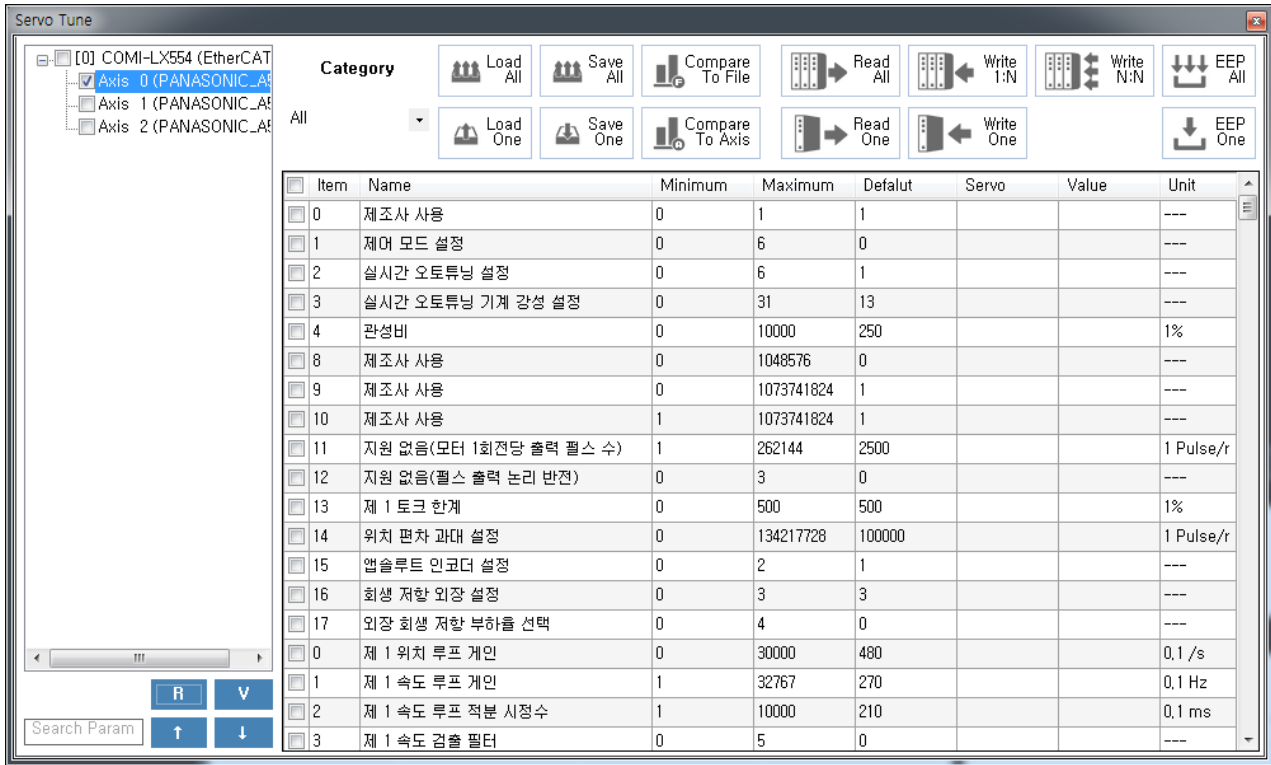

# ServoTunes

x ServoTunes

**ServoTunes**

**ServoTunes Network**

가

- 
- **1:1 / 1:N / N:N**
- **save / load** :
- 10 / 16
- 
- **MotionIO**

- ComilIDE **Main tab** **Servo**

The screenshot shows the ComilIDE software interface. The 'Main' tab is selected and highlighted with a red box. Below the tabs, there are several icons for different functions: 'Save', 'Load', 'CMD', 'Install', 'DLLs', 'PCM', 'M.Edit', and 'Servo'. The 'Servo' icon is also highlighted with a red box. The 'Tool' label is visible below the 'DLLs' icon.