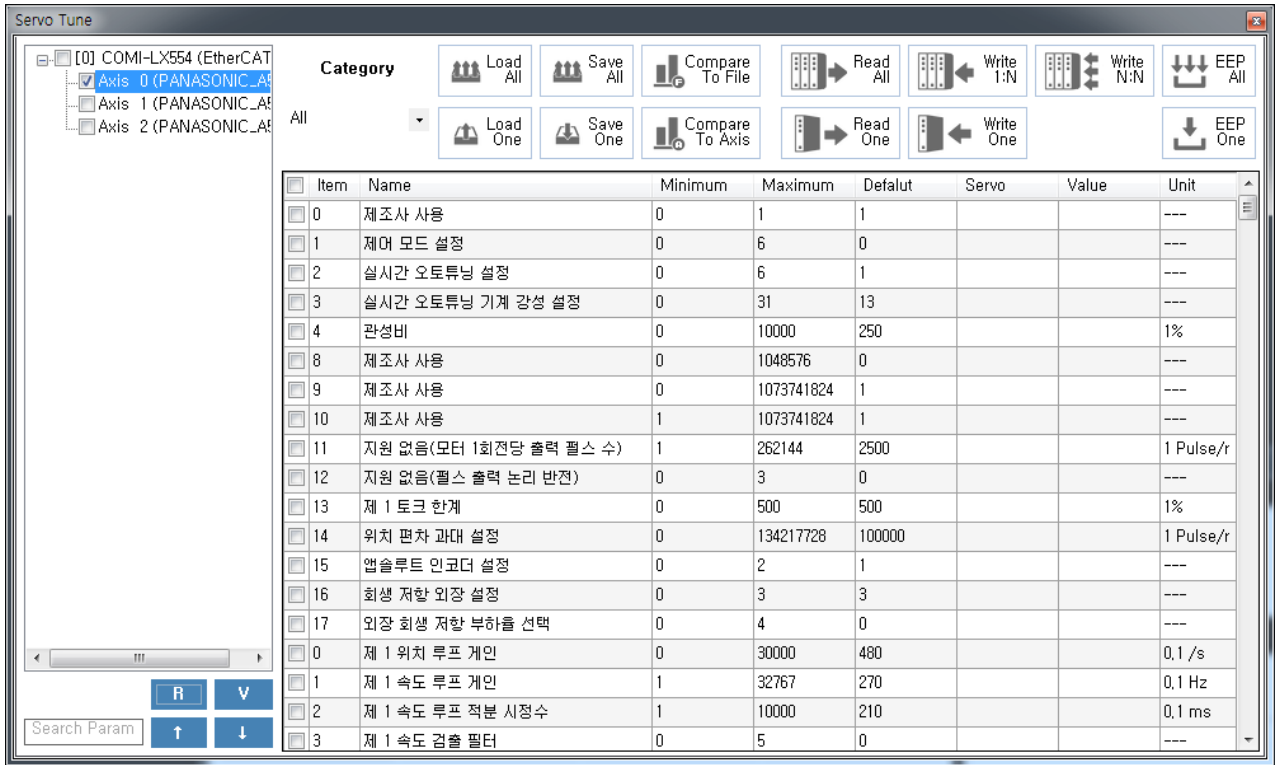

ServoTunes 1
..... 1

ServoTunes

x ServoTunes

ServoTunes

ServoTunes Network

가

-
- **1:1 / 1:N / N:N**
- **save / load** :
- 10 / 16
-
- **MotionIO**

- ComilIDE **Main tab** **Servo**

The screenshot shows the ComilIDE software interface. The 'Main' tab is selected and highlighted with a red box. Below the tabs, there are several icons for different functions: 'Save', 'Load', 'CMD', 'Install', 'DLLs', 'PCM', 'M.Edit', and 'Servo'. The 'Servo' icon, which depicts a servo motor, is also highlighted with a red box. The 'Tool' label is visible at the bottom of the icon row.