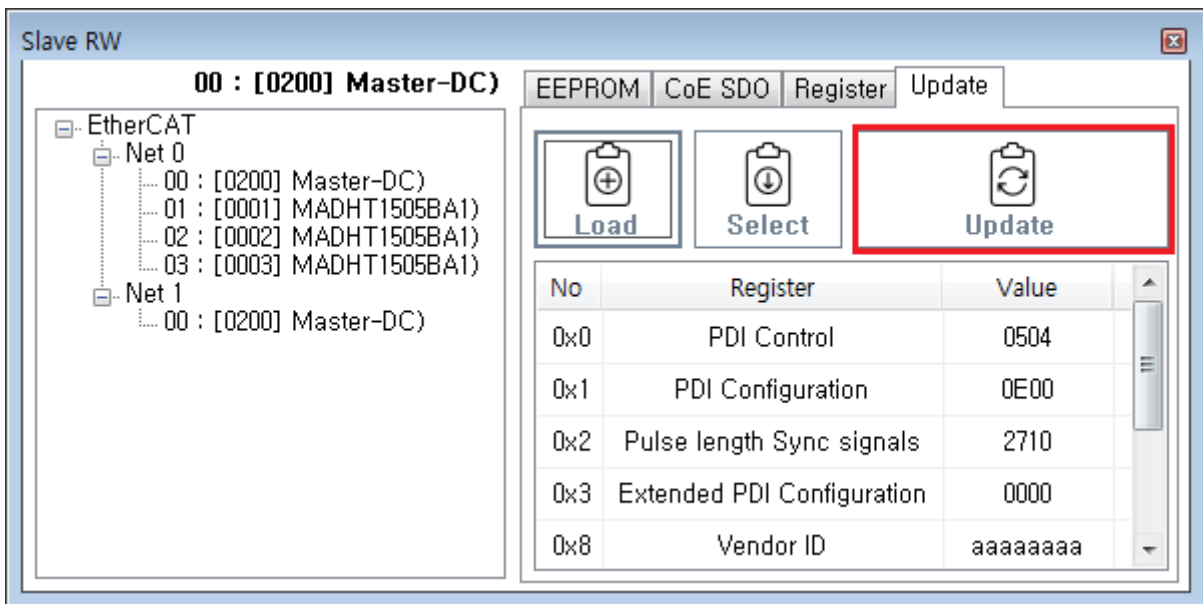

## Update

- SlaveList Update Slave MASTER-DC

- Load slave xml
- xml Slave List Slave

- Update

- Update Update .

- LogView Update .

| Time         | Channel  | Code | Command             | Info    |
|--------------|----------|------|---------------------|---------|
| 17:11:47.389 | Slave RW | 100  | <u>EepromUpload</u> | Success |
|              |          |      |                     |         |
|              |          |      |                     |         |