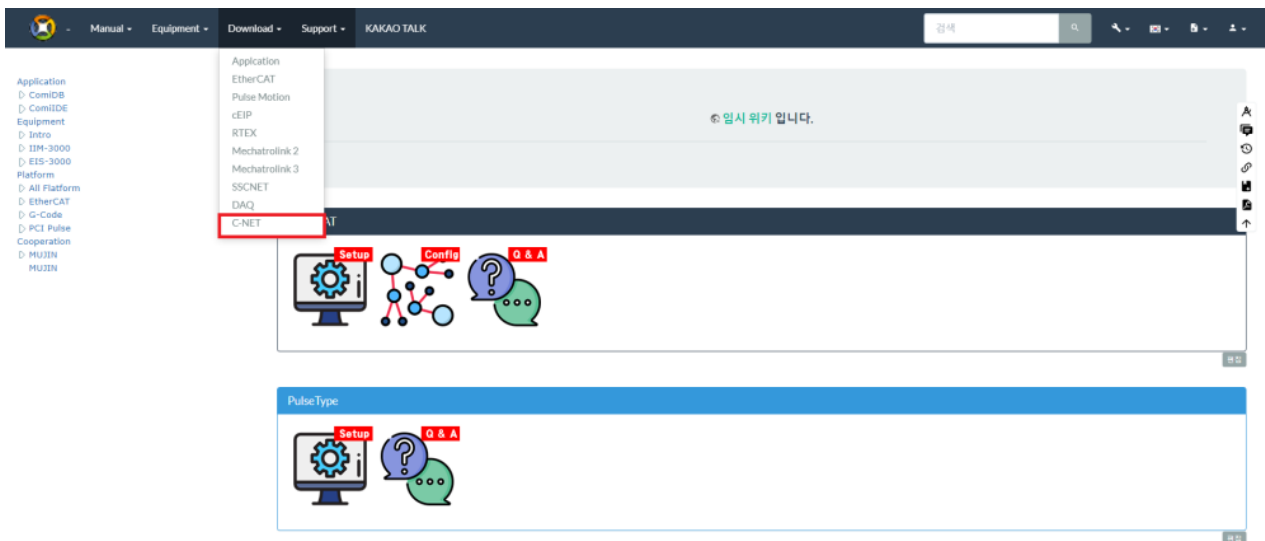

3. C-NET Download

- comizoa.info download C-NET

- Package Download

C-Net

Package	Example	Manual	Certificate	ETC	History
v1.1.0.0				Download (Package)	Download (Core)
v1.0.0.0				Download	

4.

- COMI-LX412a/b 가