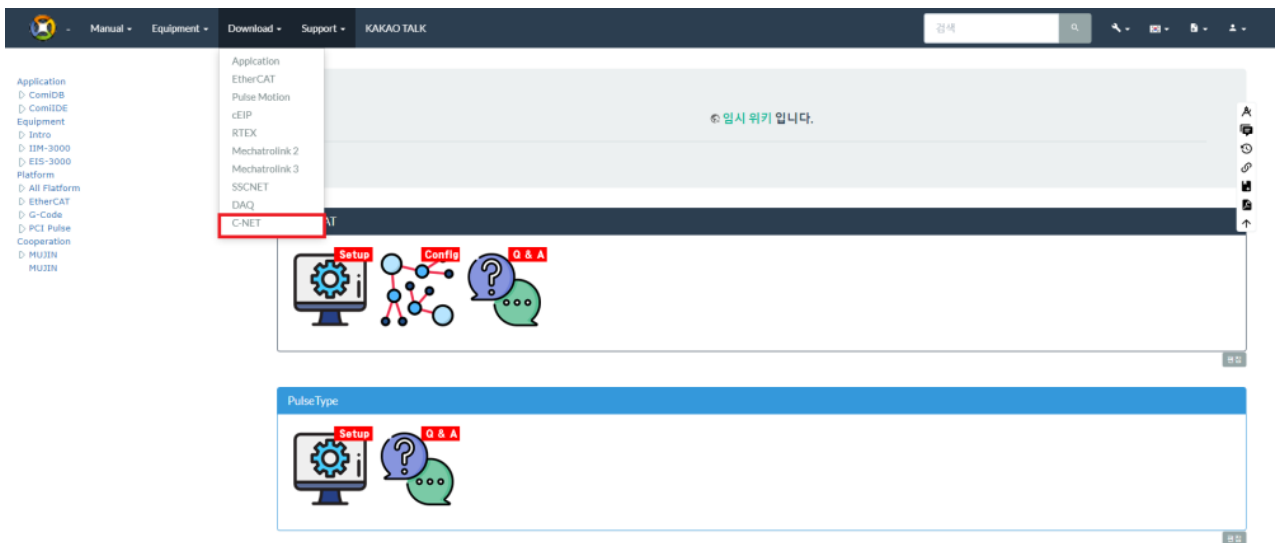

3. C-NET Download

• comizoa.info

download

C-NET

• Package

Download

C-Net

Package	Example	Manual	Certificate	ETC	History
v1.1.0.0				Download (Package)	Download (Core)
v1.0.0.0				Download	