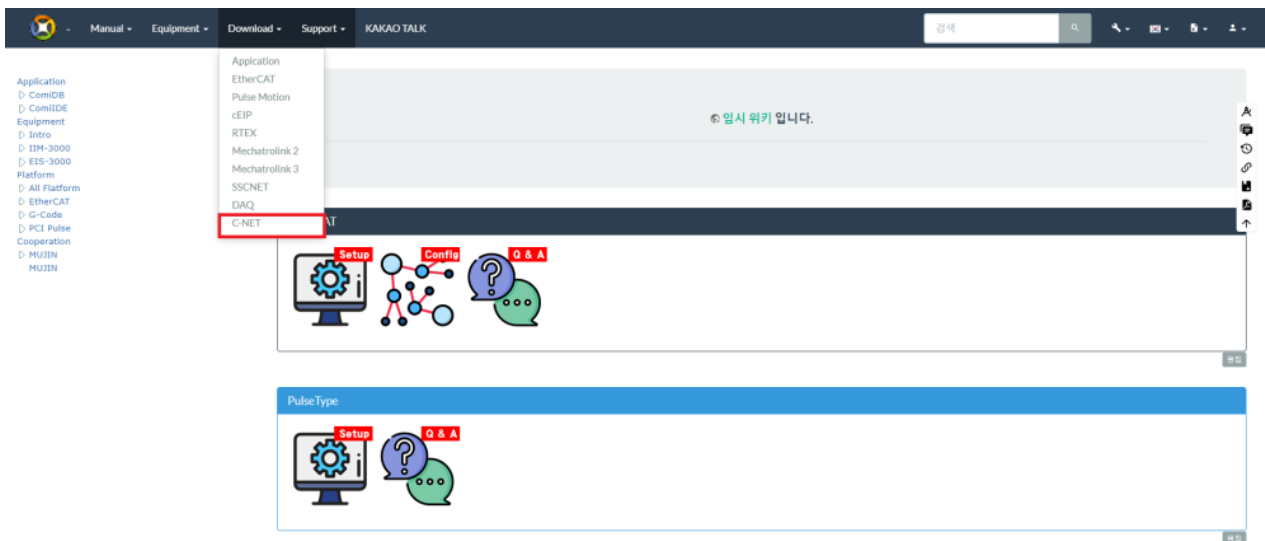

3. C-NET Download

• comizoa.info

download

C-NET

• Package

Download

C-Net

Package	Example	Manual	Certificate	ETC	History
v1.1.0.0					
v1.0.0.0					