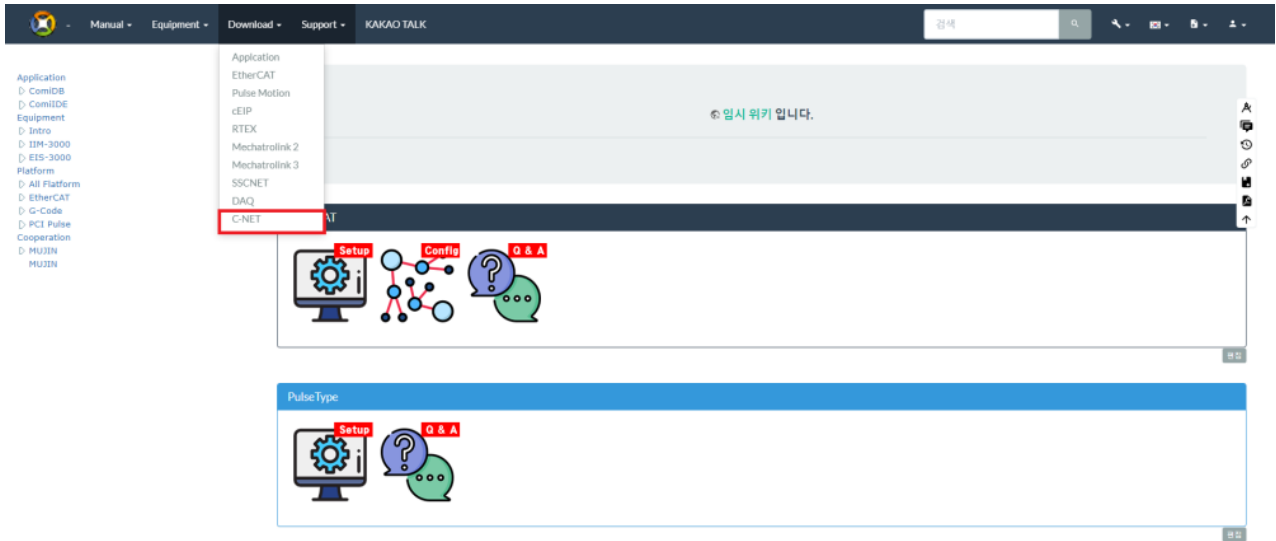

3. C-NET Download

• comizoa.info

download

C-NET

• Package

Download

C-Net

Package	Example	Manual	Certificate	ETC	History
v1.1.0.0				Download (Package)	Download (Core)
v1.0.0.0				Download	