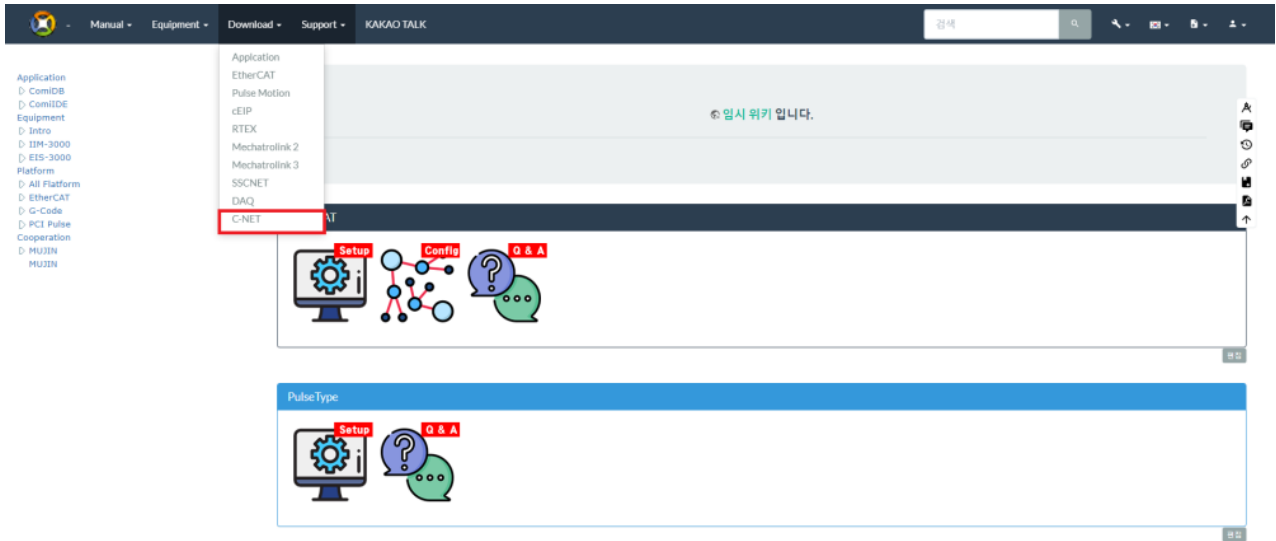

3. C-NET Download

• comizoa.info

download

C-NET

• Package

Download

C-Net

Package	Example	Manual	Certificate	ETC	History
v1.1.0.0					
v1.0.0.0					