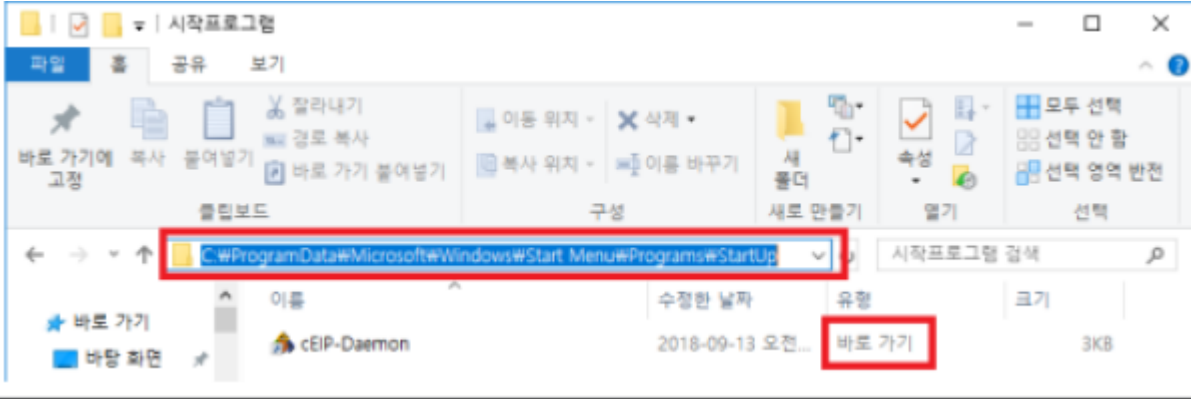

# cEIP Setup

x cEIP

1 Daemon

- Daemon      CeSDKDaemon.exe

- Daemon Service Coprocess가
  - Daemon Service Coprocess가

COMIZOA Ethernet/IP Windows x86 Based

COMIZOA Ethernet/IP Windows x86 Based

2