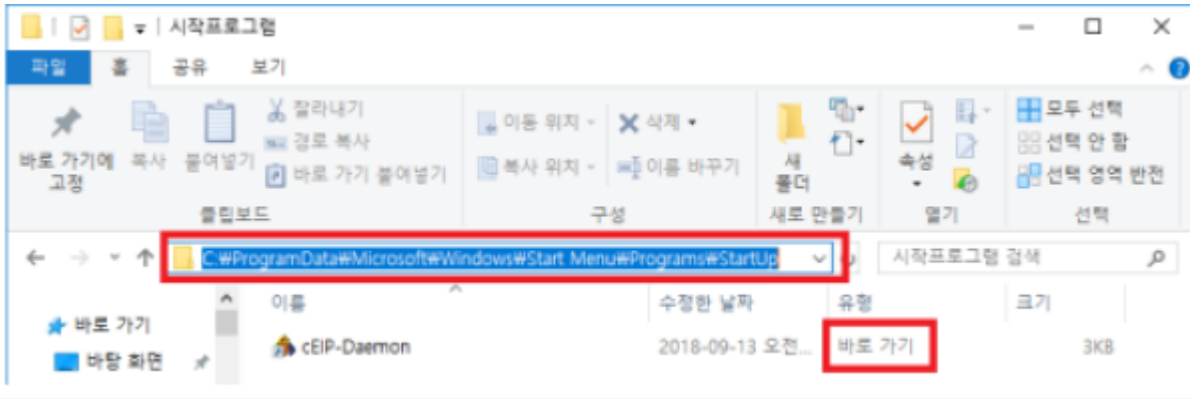

cEIP Setup

x cEIP

1 Daemon

- Daemon CeSDKDaemon.exe

- Daemon Service Coprocess가

COMIZOA Ethernet/IP Windows x86 Based

2

- Windows 7
-