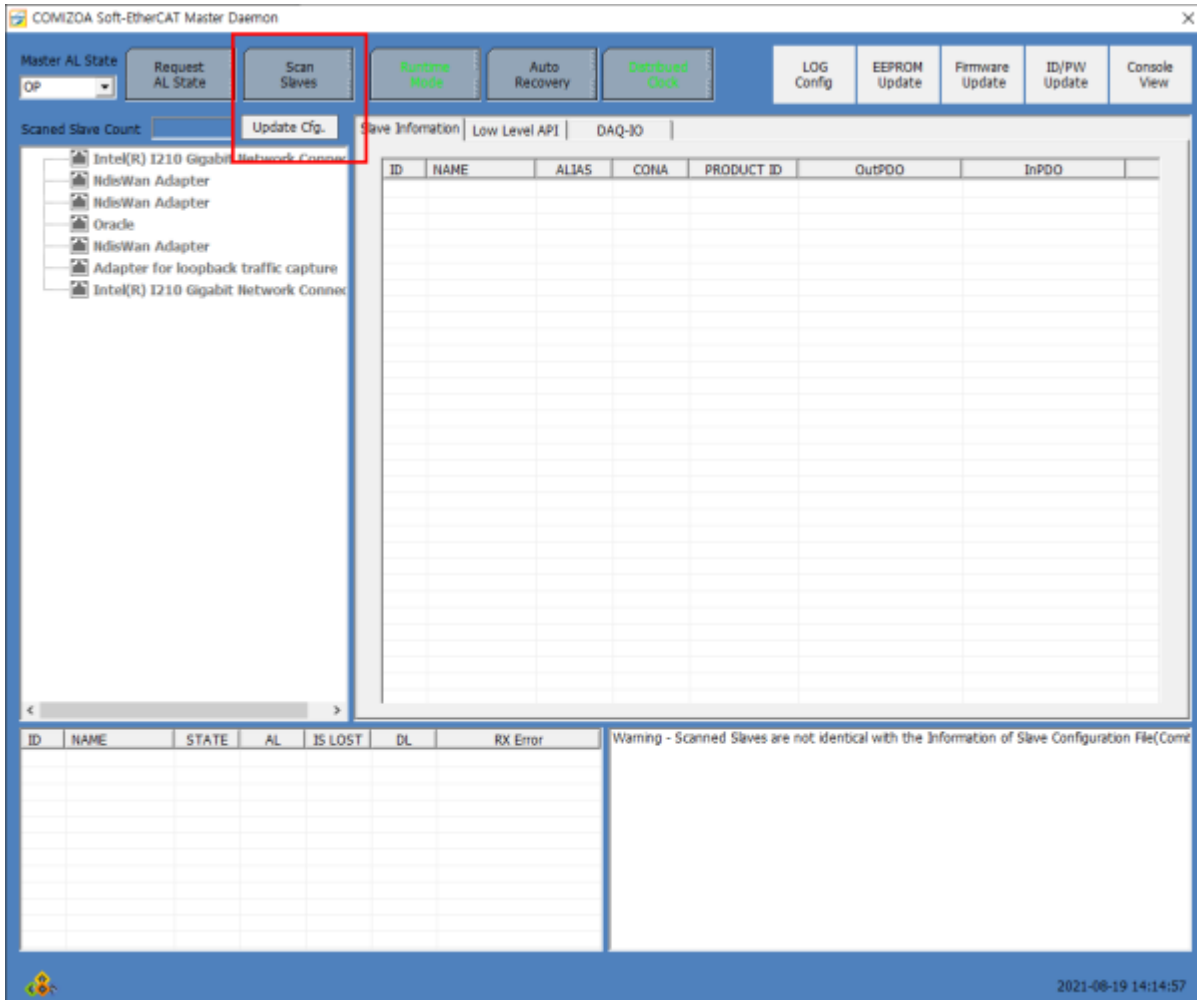

1. Scan Slaves
2. Update Cfg. ¹⁾

1)

ComiSWEcatConfig.ini

From:

<http://comizoa.co.kr/info/> - -

Permanent link:

<http://comizoa.co.kr/info/doku.php?id=faq:downloadandsetup:ethercat_sw:01_ini_file>

Last update: **2024/07/08 18:23**