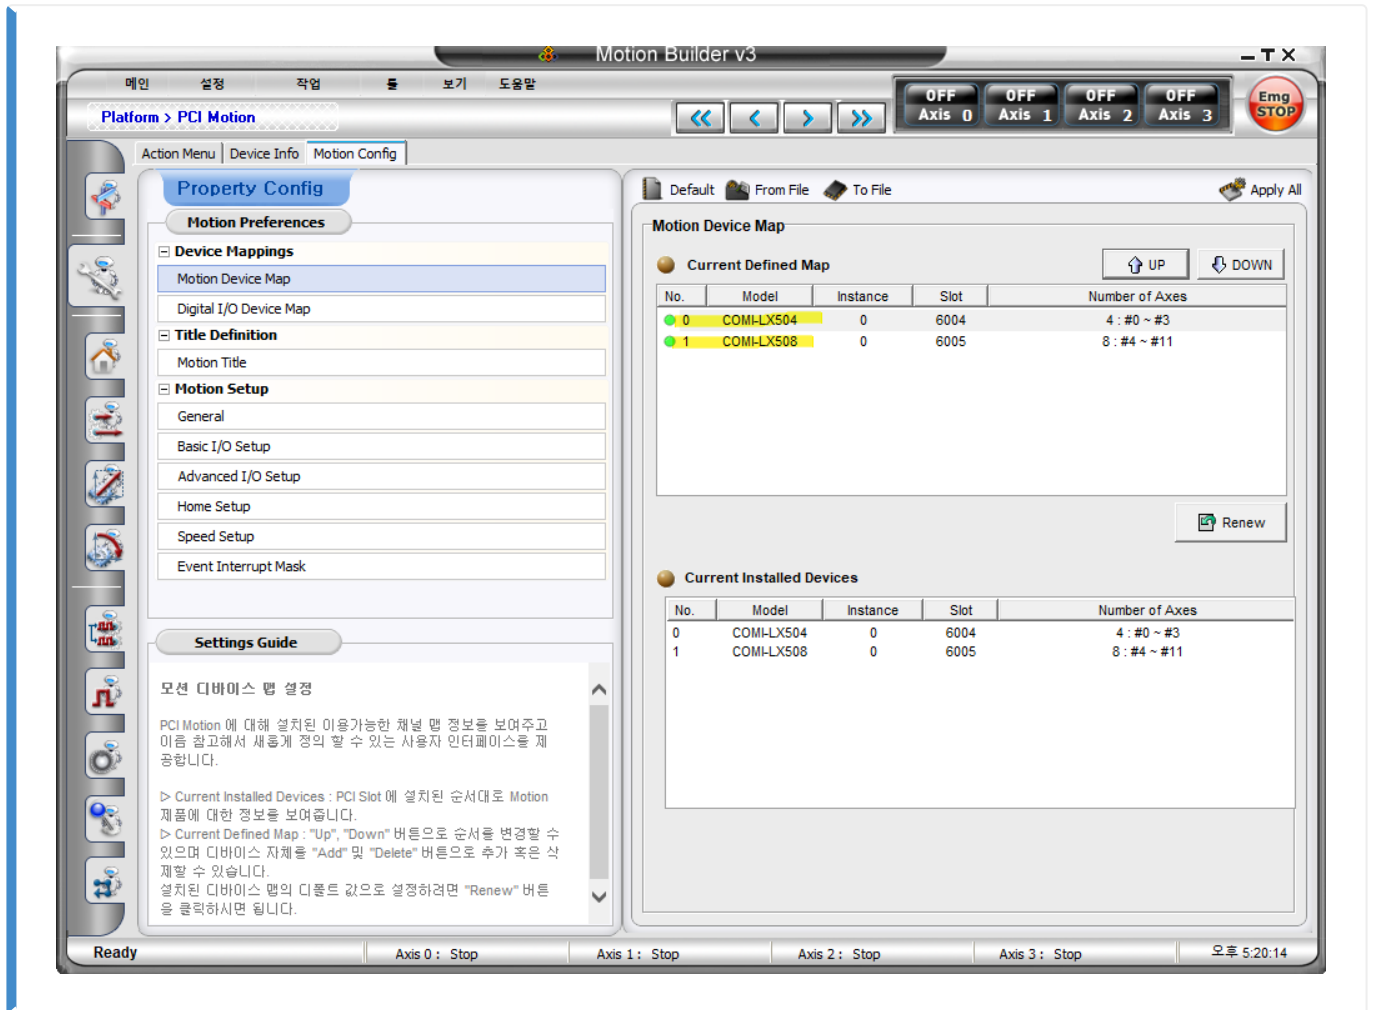

CME2

Pulsemotion

× CME2

Pulsemotion

1. Motion Builder v3

2. UP, DOWN