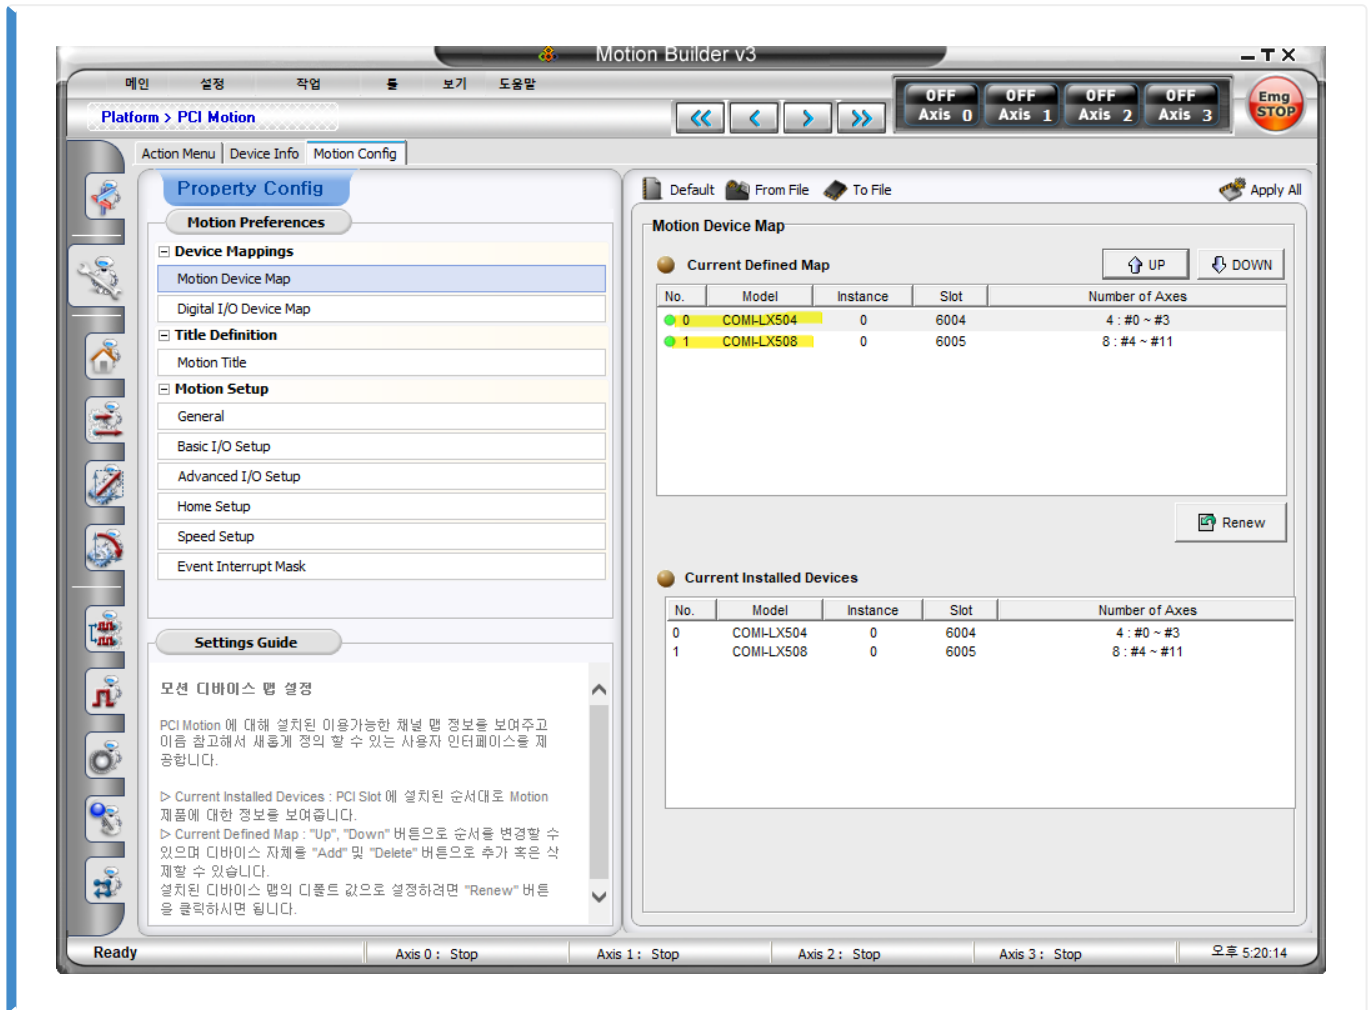

CME2

Pulsemotion

× CME2

Pulsemotion

1. Motion Builder v3

2. UP, DOWN