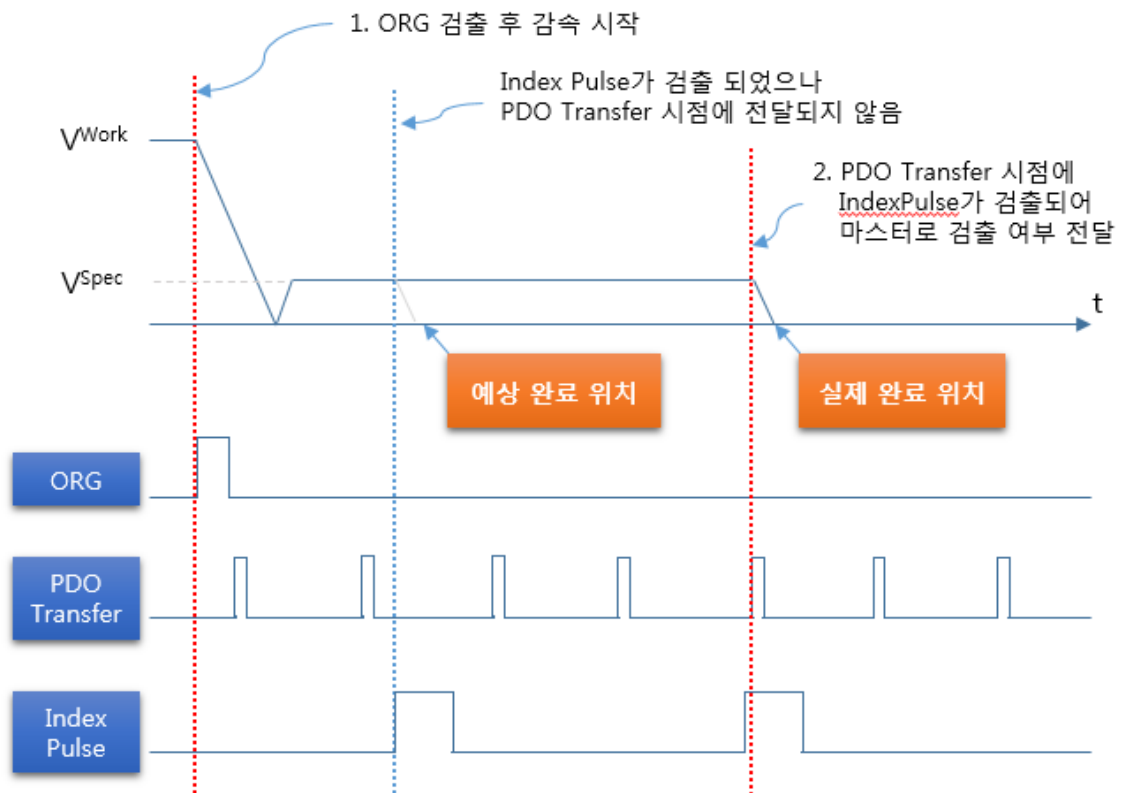

- Case 1 1
 - AddInfo 1
 - Cause 1
 - Solution 2
- Case 2 3
 - AddInfo 3
 - Cause 3
 - Solution 4

- Index Pulse , 1 (ORG)가 index Pulse , Index Pulse 1 index

Solution

- Index Pulse 1 1
- (Vwork)

Case 2

AddInfo

- 100 Homing Method Index Pulse(Z) Mode

Cause

- 100 Homing Method 가 .
- Index Pulse PDO() .
- Index Pulse Z ,

- Index Pulse 2 .