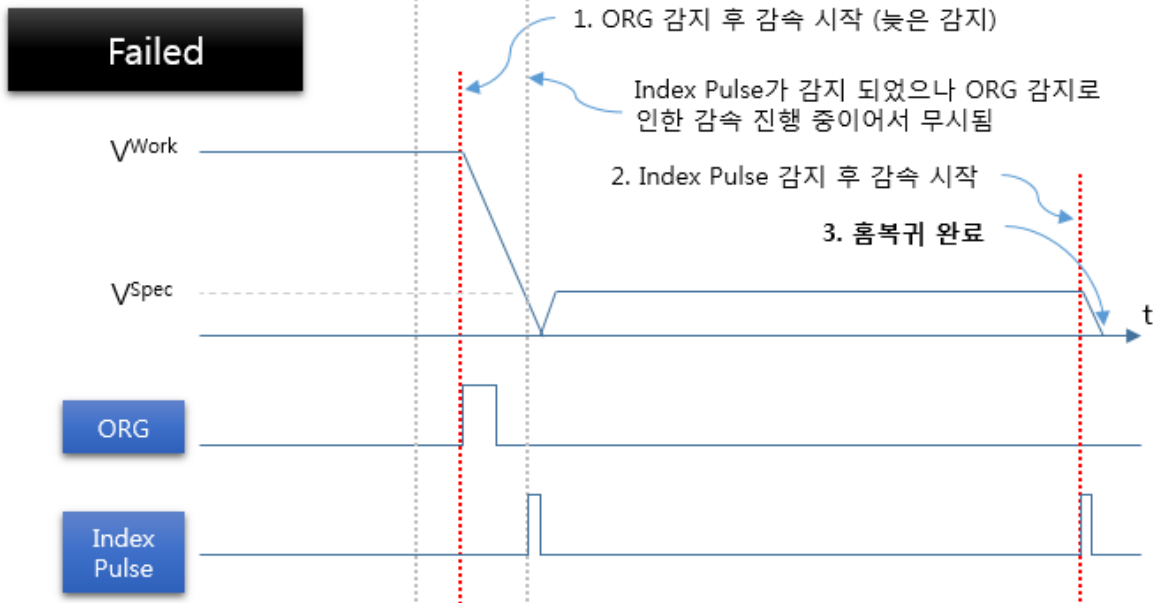

- Case 1 1
 - AddInfo 1
 - Cause 1
 - Solution 2
- Case 2 3
 - AddInfo 3
 - Cause 3
 - Solution 4

- Index Pulse , 1 (ORG)가 index Pulse , Index Pulse 1 index

Solution

- Index Pulse 1 1
- (Vwork)

Case 2

AddInfo

- 100 Homing Method Index Pulse(Z) Mode

Cause

- 100 Homing Method 가 .
- Index Pulse PDO() .
- Index Pulse Z ,

- Index Pulse 2 .