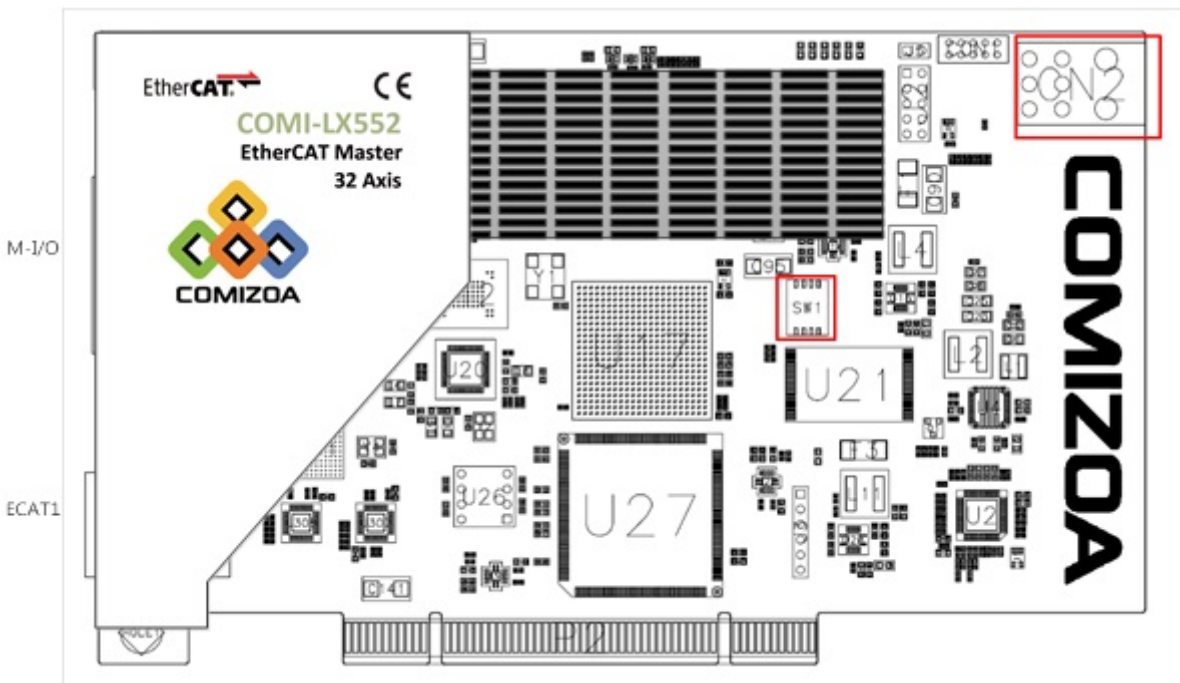

Device ID 1
Info 1
Solution 1

Device ID

x DeviceID

Info

- EtherCAT Device DeviceID
- " 0 " , Device

Solution

- SW1 DeviceID
- bit

- DeviceID 1 .

From:

<http://comizoa.co.kr/info/> - -

Permanent link:

http://comizoa.co.kr/info/doku.php?id=platform:ethercat:1_setup:00_install:10_deviceid&rev=1586857540

Last update: **2024/07/08 18:22**