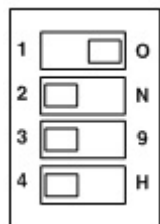

Device ID 1
Info 1
Solution 1

Device ID

x DeviceID

Info

- EtherCAT Device DeviceID
- " 0 " , Device

Solution

- SW1 DeviceID
- bit

- DeviceID 1 .