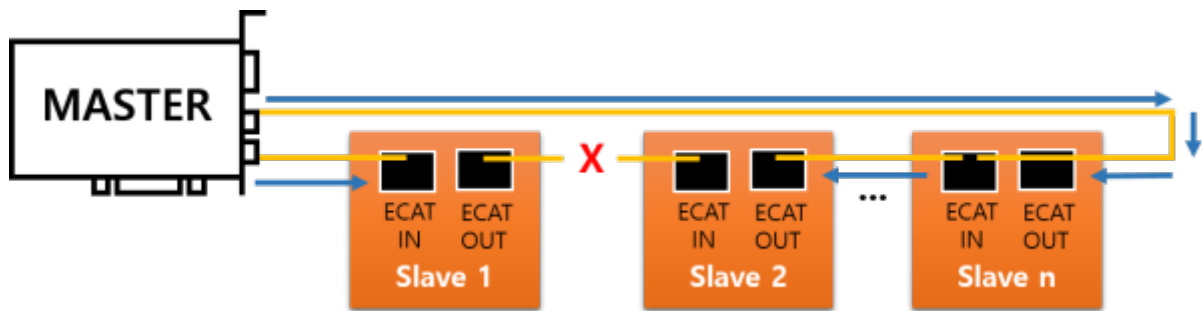

() 1
..... 1

()

x Master Device

가

가

x Disconnect

2

From: <http://comizoa.co.kr/info/> - -

Permanent link: http://comizoa.co.kr/info/doku.php?id=platform:ethercat:1_setup:05_topology:30_ring&rev=1608096933

Last update: 2024/07/08 18:22