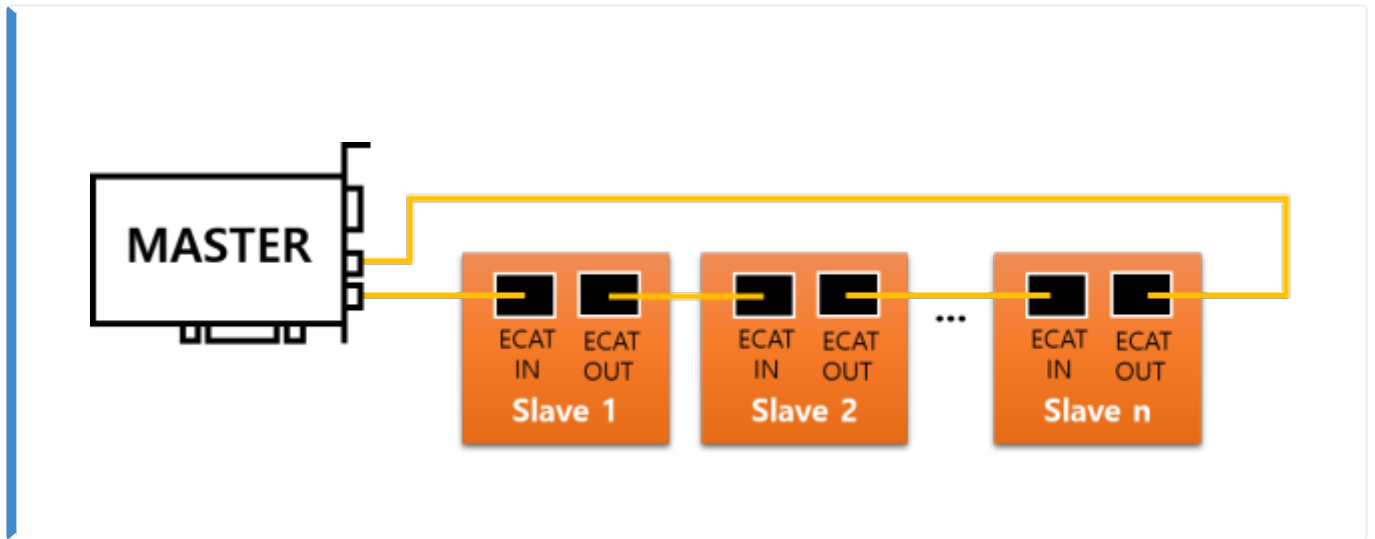

() 1
..... 1

()

x Master Device

가

가

x Disconnect

2

From: <http://comizoa.co.kr/info/> - -

Permanent link: http://comizoa.co.kr/info/doku.php?id=platform:ethercat:1_setup:05_topology:30_ring&rev=1608096933

Last update: 2024/07/08 18:22