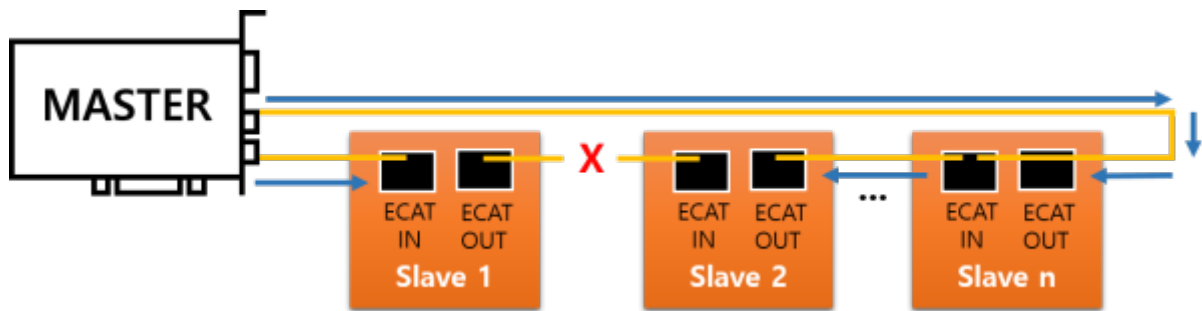

() 1
..... 1

()

x Master Device

가

가

x Disconnect

, Master Data가

From:

<http://comizoa.co.kr/info/> - -

Permanent link:

http://comizoa.co.kr/info/doku.php?id=platform:ethercat:1_setup:05_topology:30_ring&rev=1608096963

Last update: 2024/07/08 18:22