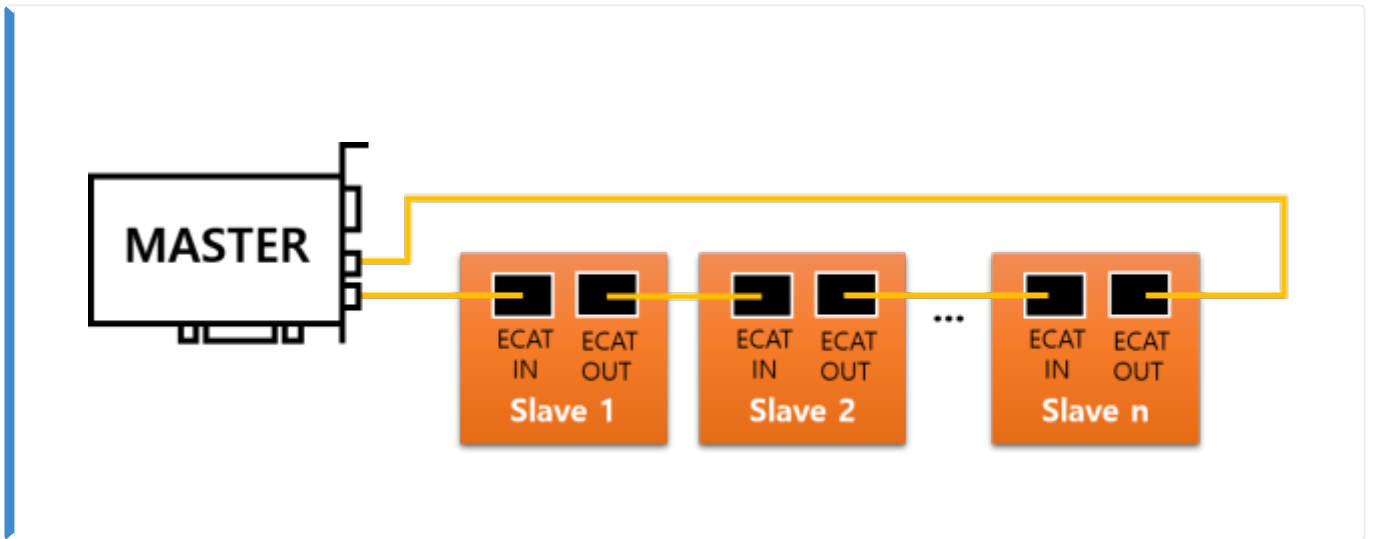

() 1
..... 1

()

x Master Device

가

가

x Disconnect

, Master Data가

From:

<http://comizoa.co.kr/info/> - -

Permanent link:

http://comizoa.co.kr/info/doku.php?id=platform:ethercat:1_setup:05_topology:30_ring&rev=1608096963

Last update: 2024/07/08 18:22