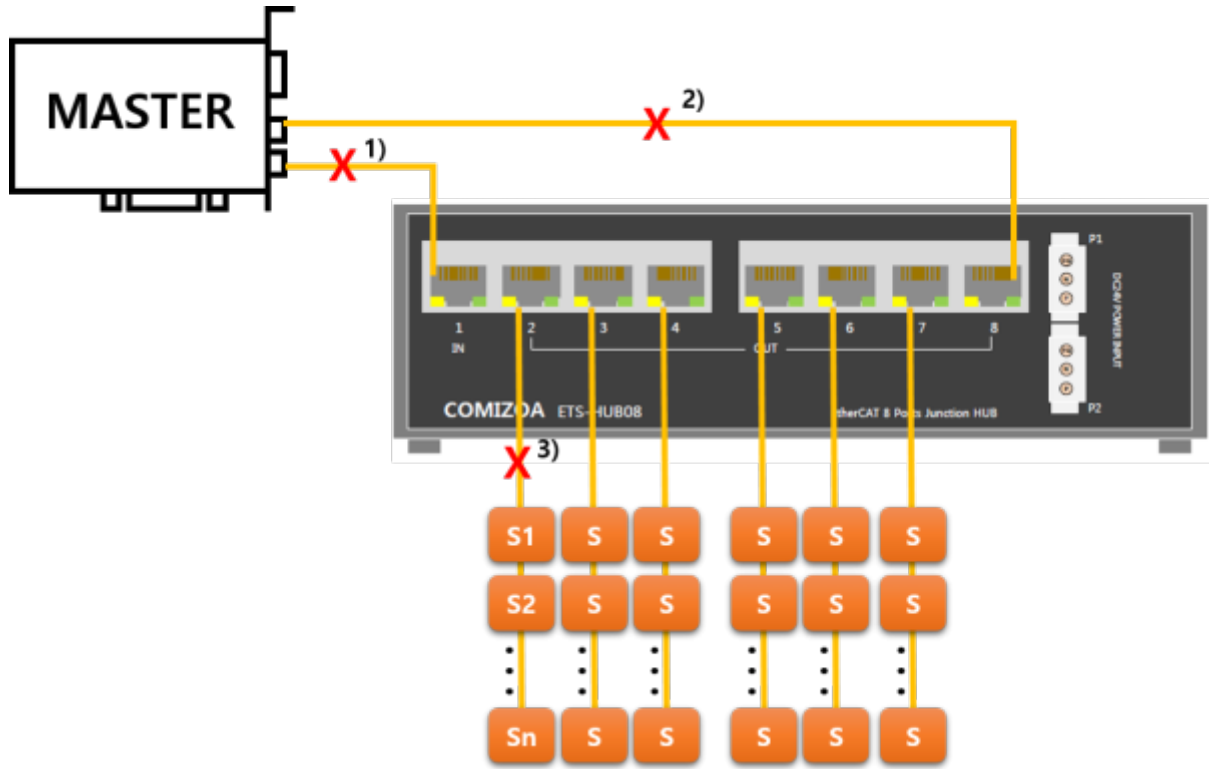

( ) + ..... 1  
+ ..... 1

( ) +

x Master Device

- Ring Topology Hub 가 Tree 가
- Hub

- 1), 2)
- 3) , S1 ~ Sn Disconnect .

From:  
<http://comizoa.co.kr/info/> - -

Permanent link:  
[http://comizoa.co.kr/info/doku.php?id=platform:ethercat:1\\_setup:05\\_topology:40\\_ringtree](http://comizoa.co.kr/info/doku.php?id=platform:ethercat:1_setup:05_topology:40_ringtree)