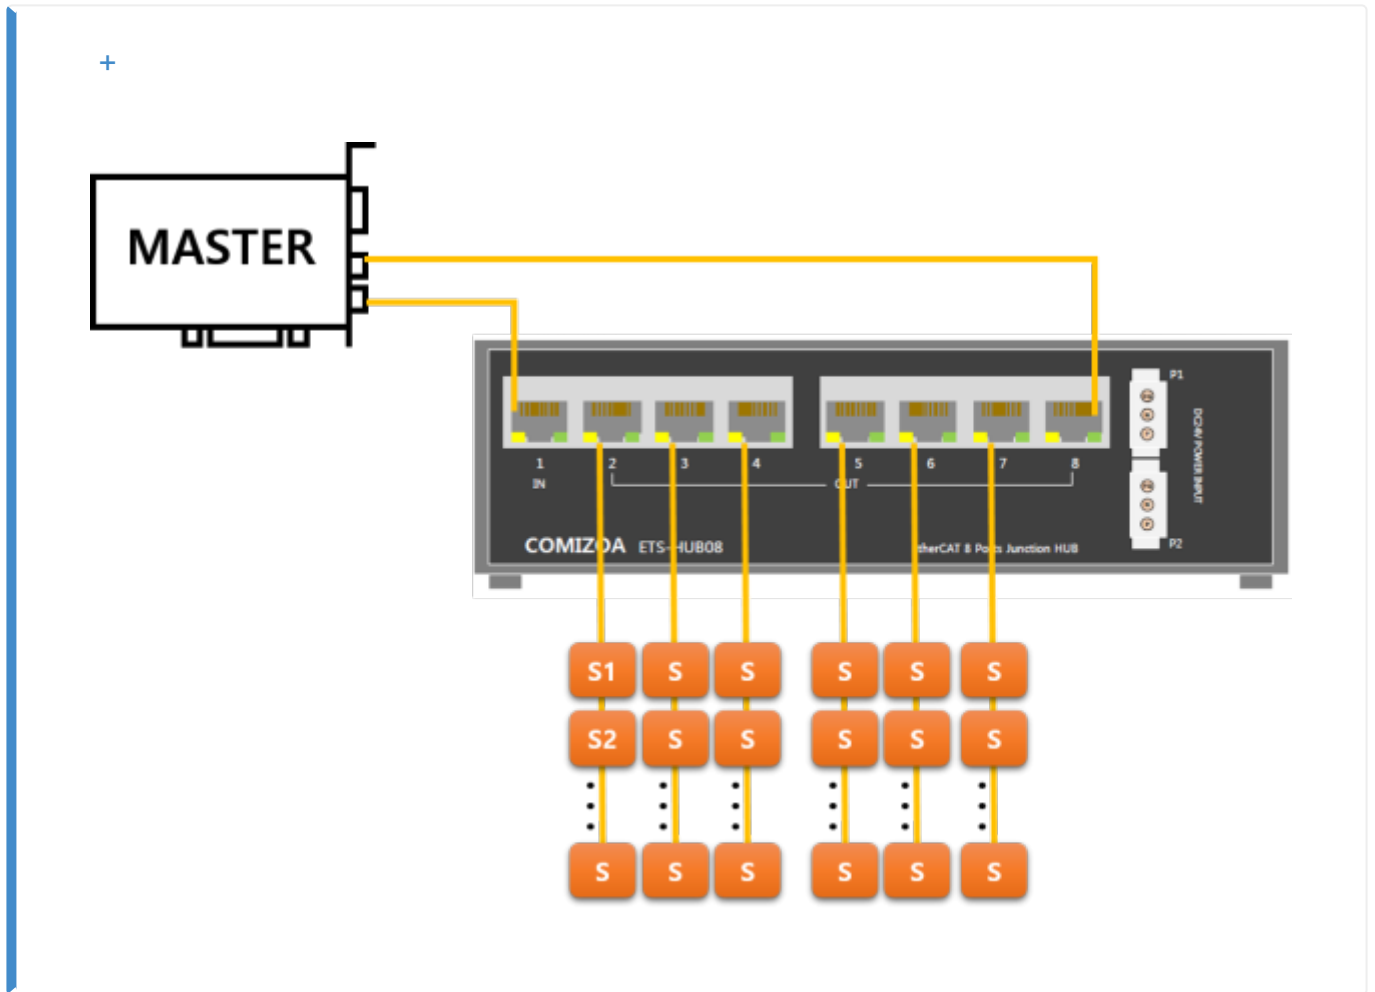

( ) + ..... 1  
+ ..... 1

( ) +

x Master Device

- Ring Topology Hub 가 Tree 가
- Hub

- 1), 2)
- 3) , S1 ~ Sn Disconnect .

From:  
<http://comizoa.co.kr/info/> - -

Permanent link:  
[http://comizoa.co.kr/info/doku.php?id=platform:ethercat:1\\_setup:05\\_topology:40\\_ringtree](http://comizoa.co.kr/info/doku.php?id=platform:ethercat:1_setup:05_topology:40_ringtree)