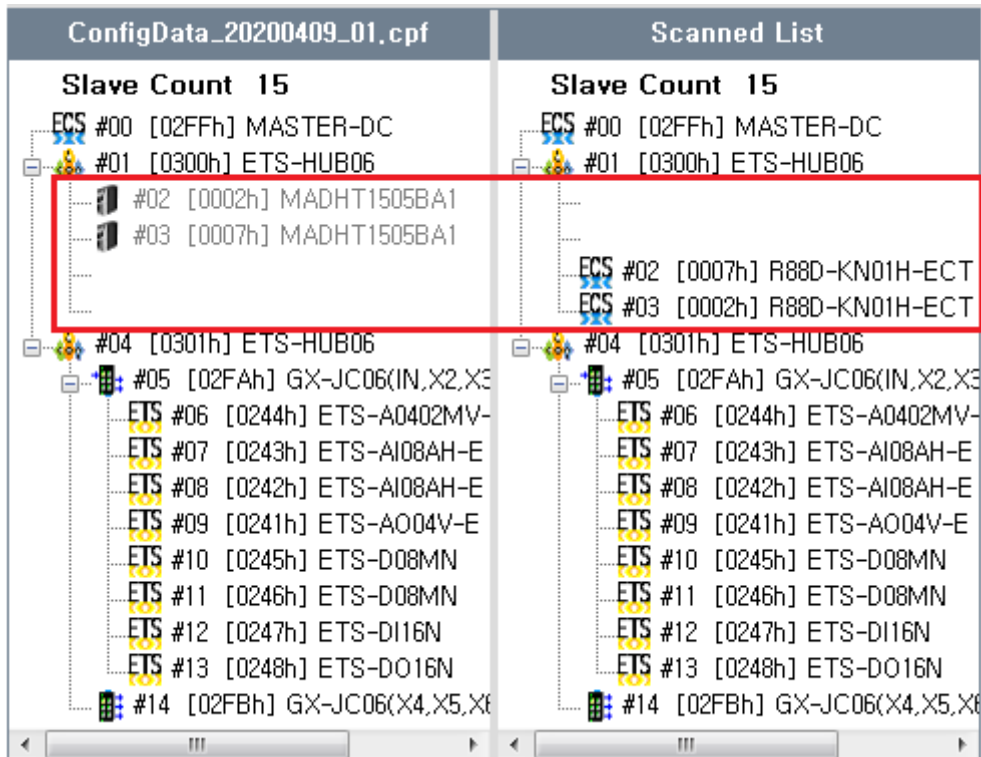

• Compare Project file