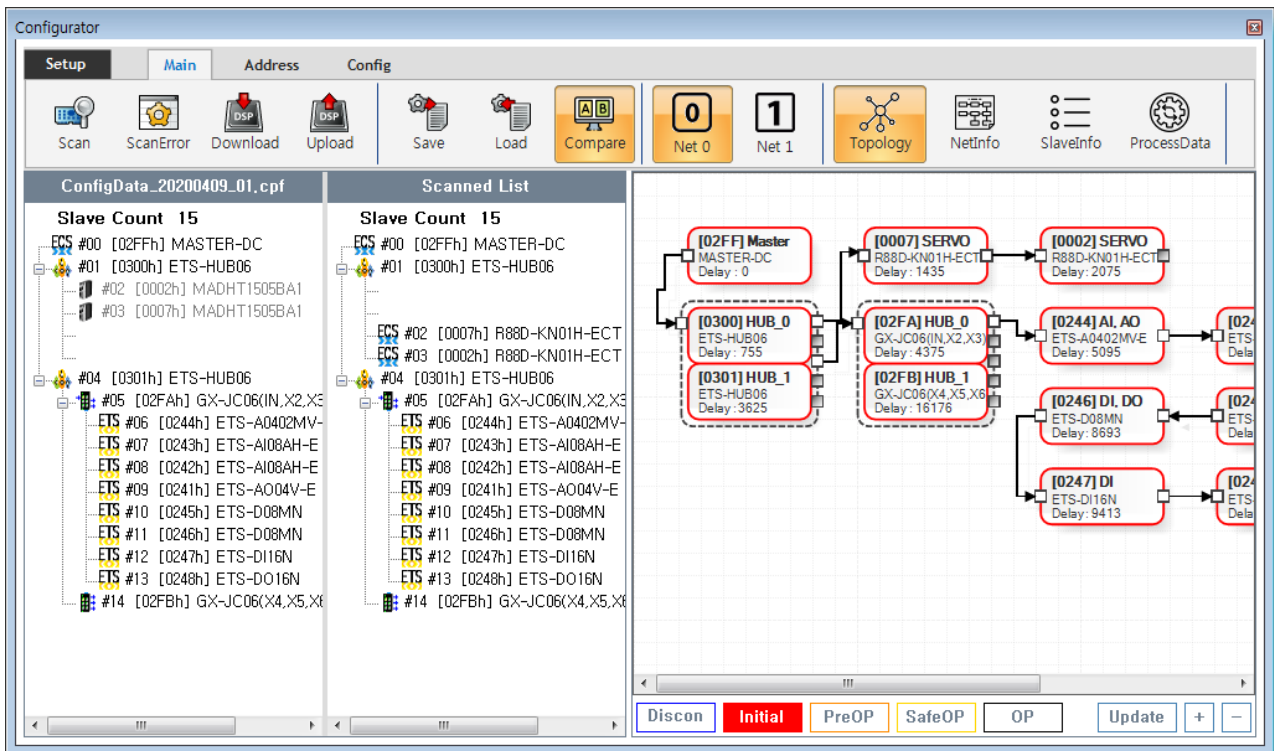

• Compare Project file