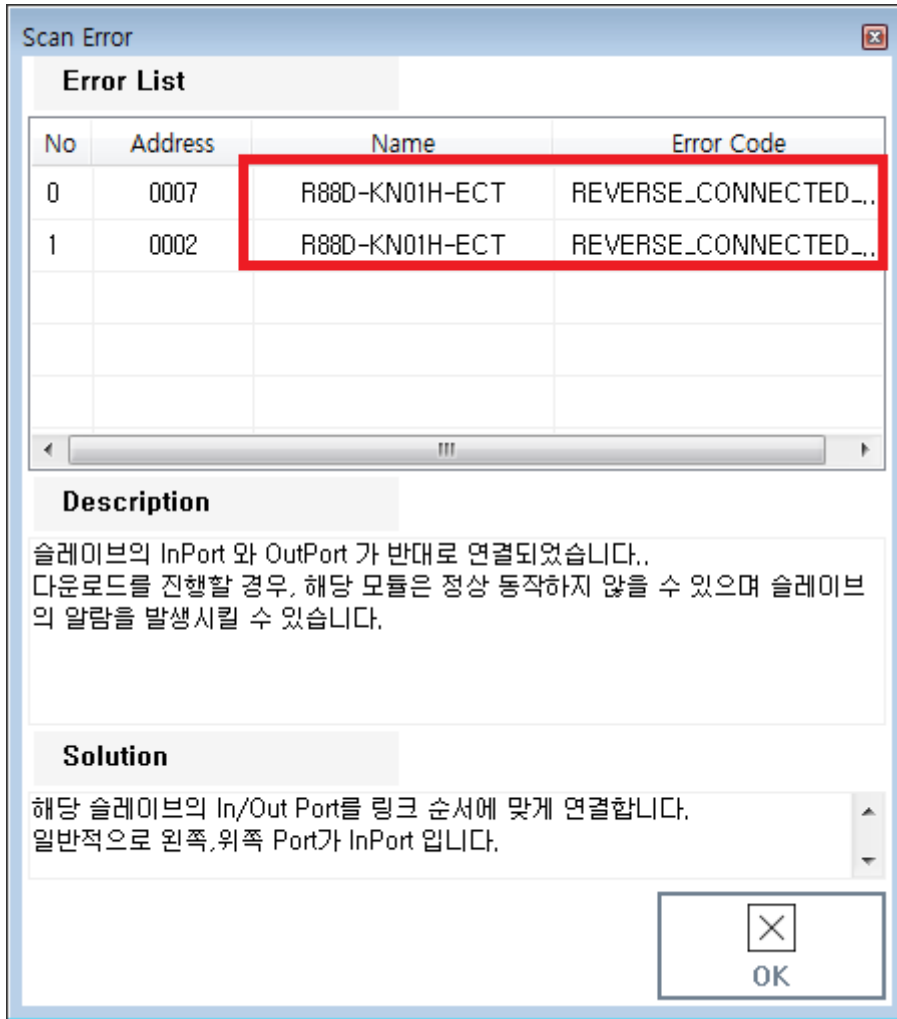

Reverse Connection Check 1
Info 2

Reverse Connection Check

x Inport Output가 Slave .

• MisConnect

Slave

• Inport Output가

Slave TopologyView

- Scan Error 'REVERSER_CONNECTED_SLAVE'

Info

- EtherCAT Slave Inport Output가
- Inport Output가 Topology가
- Slave가 가
- SCAN ,

x

From:

<http://comizoa.co.kr/info/> - -

Permanent link:

http://comizoa.co.kr/info/doku.php?id=platform:ethercat:1_setup:10_config:20_desc:70_reverse_connection