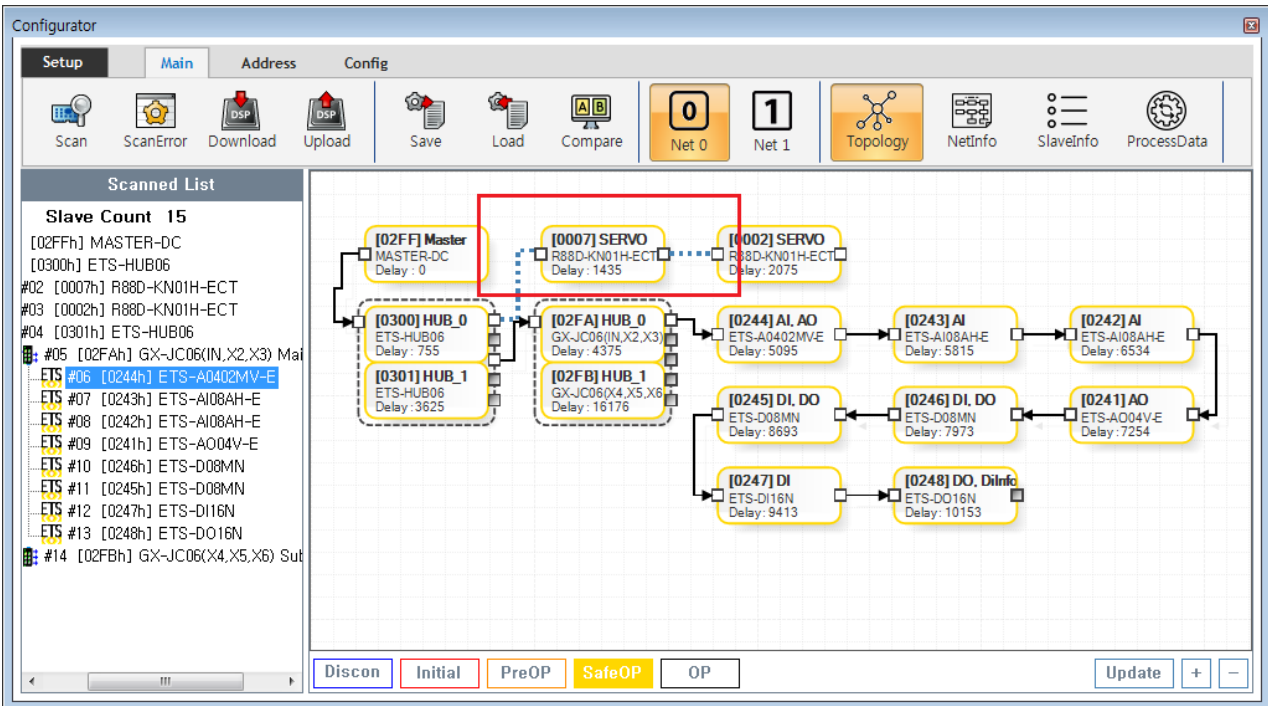

Reverse Connection Check 1
Info 2

Reverse Connection Check

x Inport Output가 Slave .

• MisConnect

Slave

• Inport Output가

Slave TopologyView

- Scan Error 'REVERSER_CONNECTED_SLAVE'

Info

- EtherCAT Slave Inport Output가
- Inport Output가 Topology가
- Slave가 가
- SCAN ,

x

From:

<http://comizoa.co.kr/info/> - -

Permanent link:

http://comizoa.co.kr/info/doku.php?id=platform:ethercat:1_setup:10_config:20_desc:70_reverse_connection