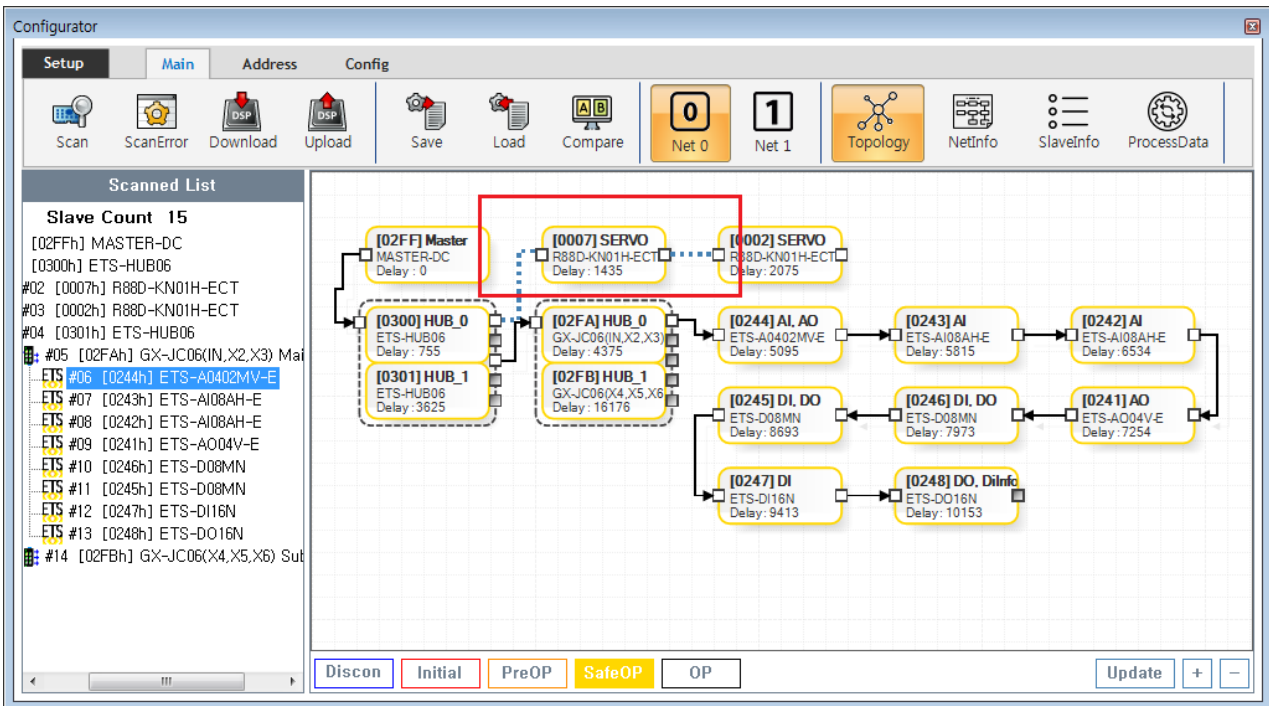

..... 1
Info 2

Reverse Connection Finder

x Inport Outport가 Slave

• MisConnect Slave

• Inport Outport가 Slave TopologyView

- Scan Error 'REVERSER_CONNECTED_SLAVE'

Info

- EtherCAT Slave Inport Output가
- Inport Output가 Topology가
- Slave가 가
- SCAN ,

x

From:

<http://comizoa.co.kr/info/> - -

Permanent link:

http://comizoa.co.kr/info/doku.php?id=platform:ethercat:1_setup:10_config:20_desc:70_reverse_connection&rev=1586782620

Last update: **2024/07/08 18:22**