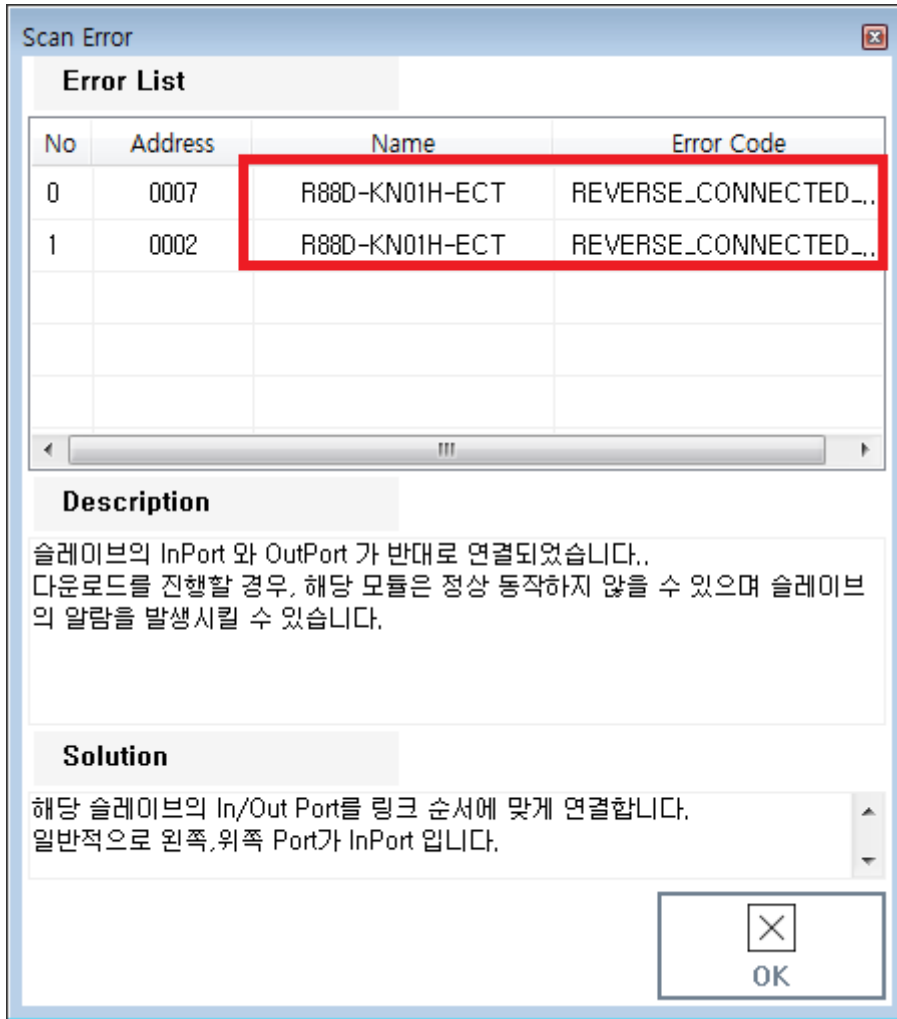

..... 1
Info 2

Reverse Connection Finder

x Inport Outport가 Slave

• MisConnect Slave

• Inport Outport가 Slave TopologyView

- Scan Error 'REVERSER_CONNECTED_SLAVE'

Info

- EtherCAT Slave Inport Output가
- Inport Output가 Topology가
- Slave가 가
- SCAN ,