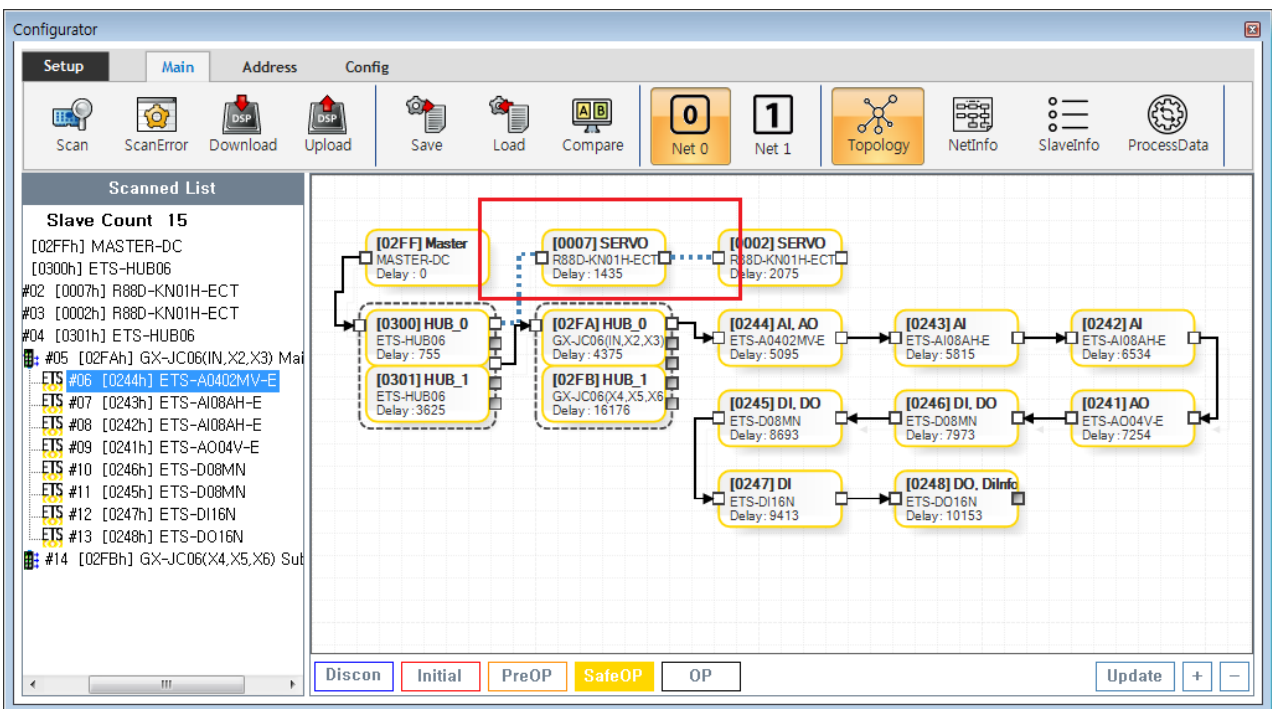

..... 1
Info 2

Reverse Connection Finder

x Inport Outport가 Slave

• MisConnect Slave

• Inport Outport가 Slave TopologyView

- Scan Error 'REVERSER_CONNECTED_SLAVE'

Info

- EtherCAT Slave Inport Output가
- Inport Output가 Topology가
- Slave가 가
- SCAN ,

x

From:

<http://comizoa.co.kr/info/> - -

Permanent link:

http://comizoa.co.kr/info/doku.php?id=platform:ethercat:1_setup:10_config:20_desc:70_reverse_connection&rev=1586832019

Last update: **2024/07/08 18:22**