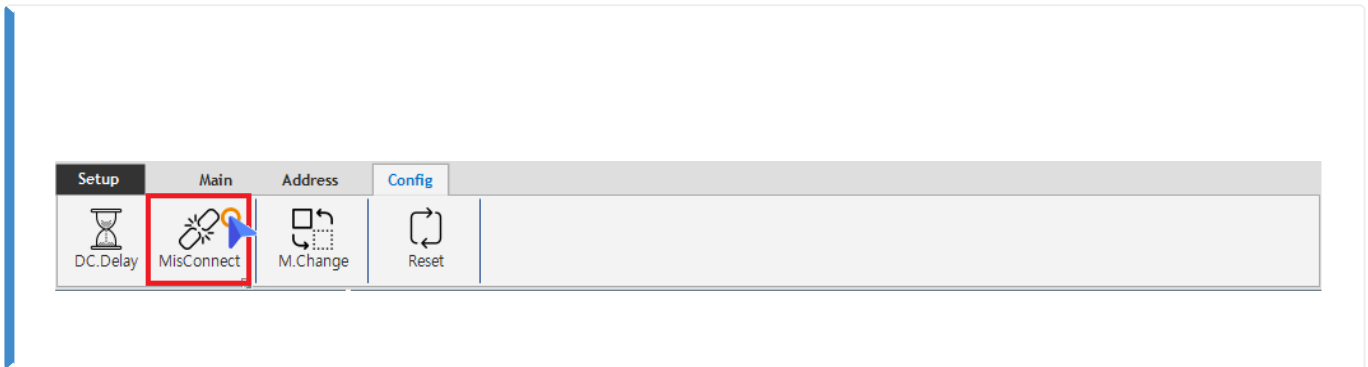

..... 1
Info 2

Reverse Connection Finder

x Inport Outport가 Slave

• MisConnect Slave

• Inport Outport가 Slave TopologyView

- Scan Error 'REVERSER_CONNECTED_SLAVE'

Info

- EtherCAT Slave Inport Output가
- Inport Output가 Topology가
- Slave가 가
- SCAN ,