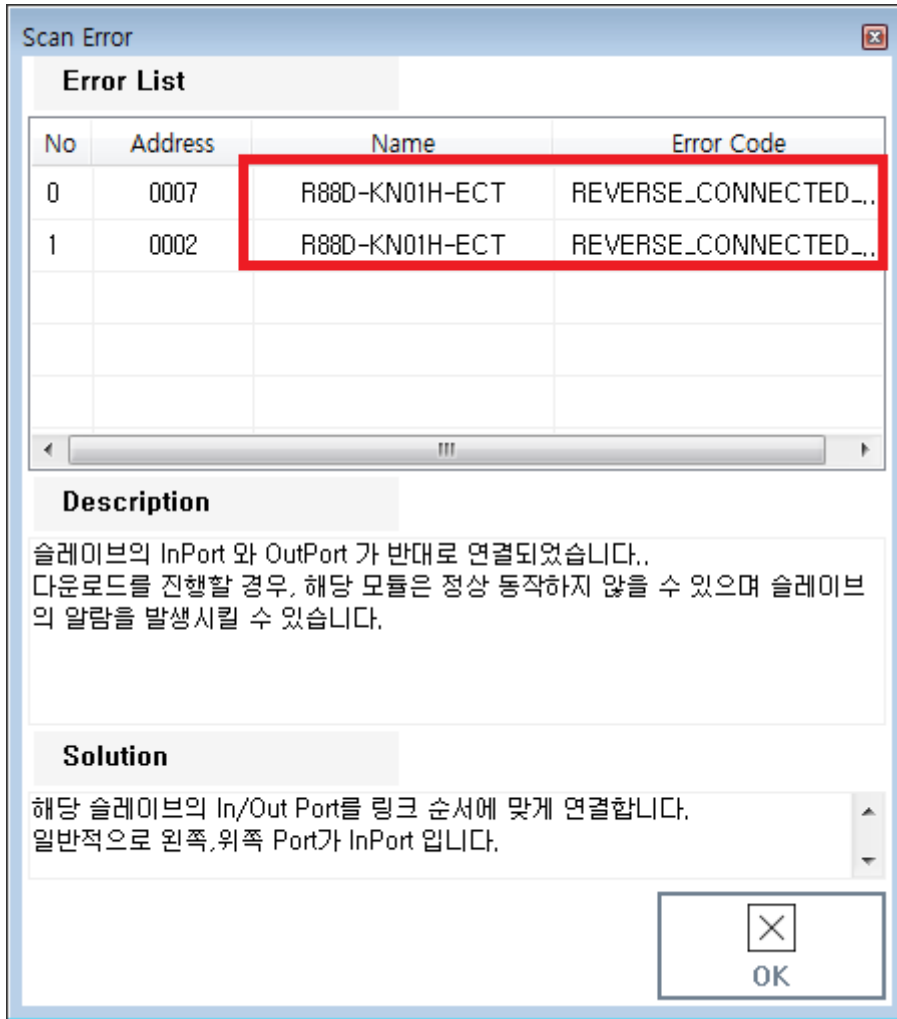

..... 1
Info 2

Reverse Connection Check

x Inport Outport가 Slave

• MisConnect Slave

• Inport Outport가 Slave TopologyView

- Scan Error 'REVERSER_CONNECTED_SLAVE'

Info

- EtherCAT Slave Inport Output가
- Inport Output가 Topology가
- Slave가 가
- SCAN ,