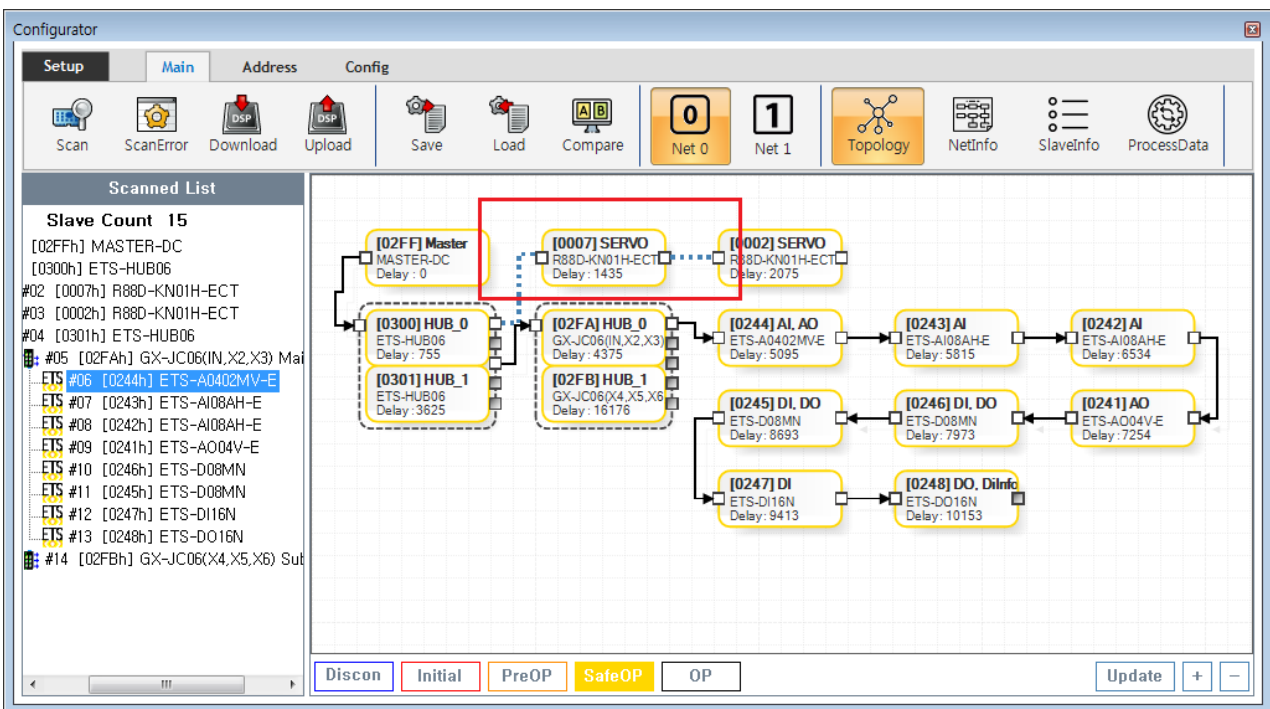

..... 1
Info 2

Reverse Connection Check

x Inport Outport가 Slave

• MisConnect Slave

• Inport Outport가 Slave TopologyView

- Scan Error 'REVERSER_CONNECTED_SLAVE'

Info

- EtherCAT Slave Inport Output가
- Inport Output가 Topology가
- Slave가 가
- SCAN ,

x

From:

<http://comizoa.co.kr/info/> - -

Permanent link:

http://comizoa.co.kr/info/doku.php?id=platform:ethercat:1_setup:10_config:20_desc:70_reverse_connection&rev=1586854882

Last update: **2024/07/08 18:22**