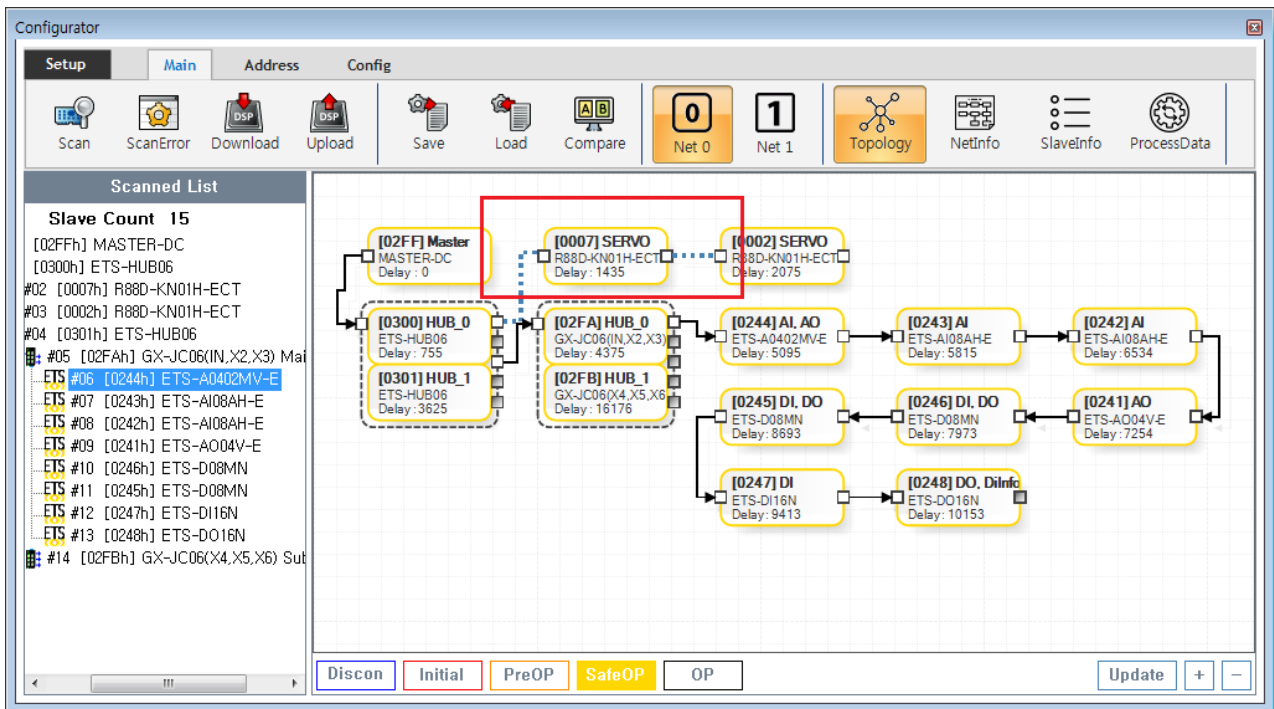

Reverse Connection Check 1
..... 1
Info 2

Reverse Connection Check

× Inport Output가 Slave .

• **MisConnect** Slave .

• Inport Output가 Slave TopologyView .

- Scan Error 'REVERSER_CONNECTED_SLAVE'

Info

- EtherCAT Slave Inport Output가
- Inport Output가 Topology가
- Slave가 가
- SCAN ,

x

From:

<http://comizoa.co.kr/info/> - -

Permanent link:

http://comizoa.co.kr/info/doku.php?id=platform:ethercat:1_setup:10_config:20_desc:70_reverse_connection&rev=1586857766

Last update: **2024/07/08 18:22**