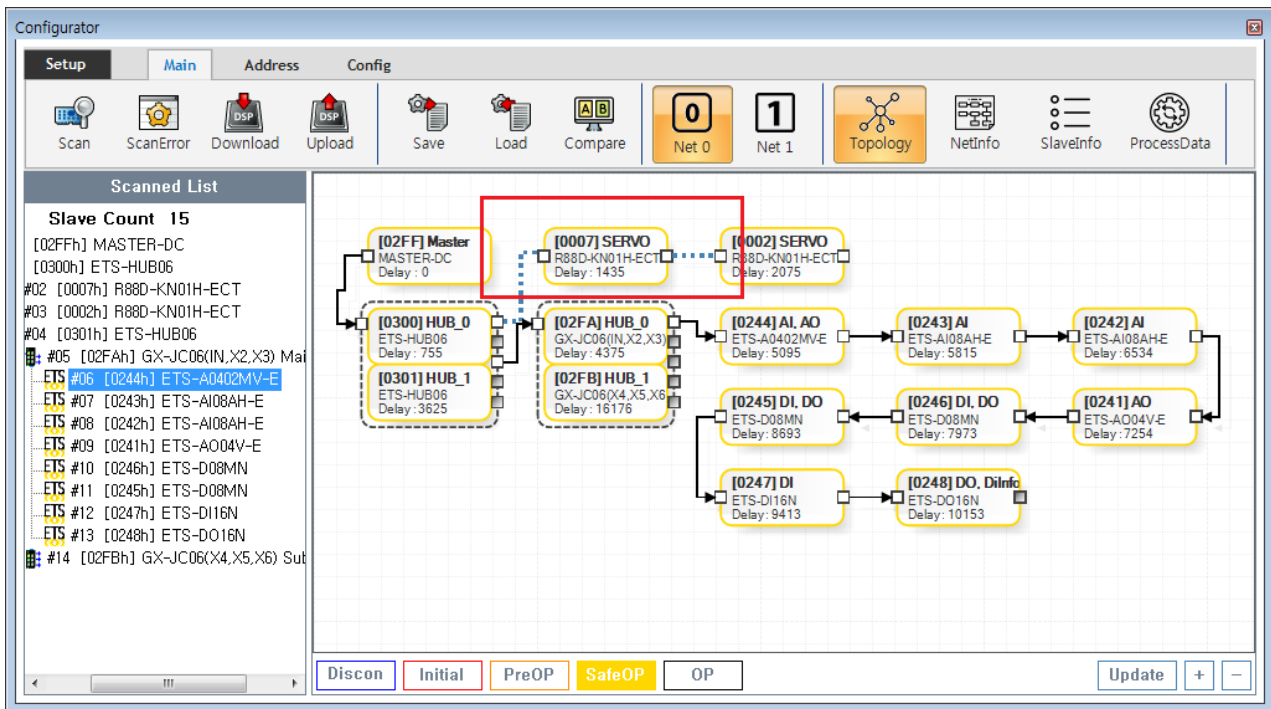

Reverse Connection Check 1
..... 1
Info 2

Reverse Connection Check

× Inport Output가 Slave .

• **MisConnect** Slave .

• Inport Output가 Slave TopologyView .

- Scan Error 'REVERSER_CONNECTED_SLAVE'

Info

- EtherCAT Slave Inport Output가
- Inport Output가 Topology가
- Slave가 가
- SCAN ,

x

From:

<http://comizoa.co.kr/info/> - -

Permanent link:

http://comizoa.co.kr/info/doku.php?id=platform:ethercat:1_setup:10_config:20_desc:70_reverse_connection&rev=1586857766

Last update: **2024/07/08 18:22**