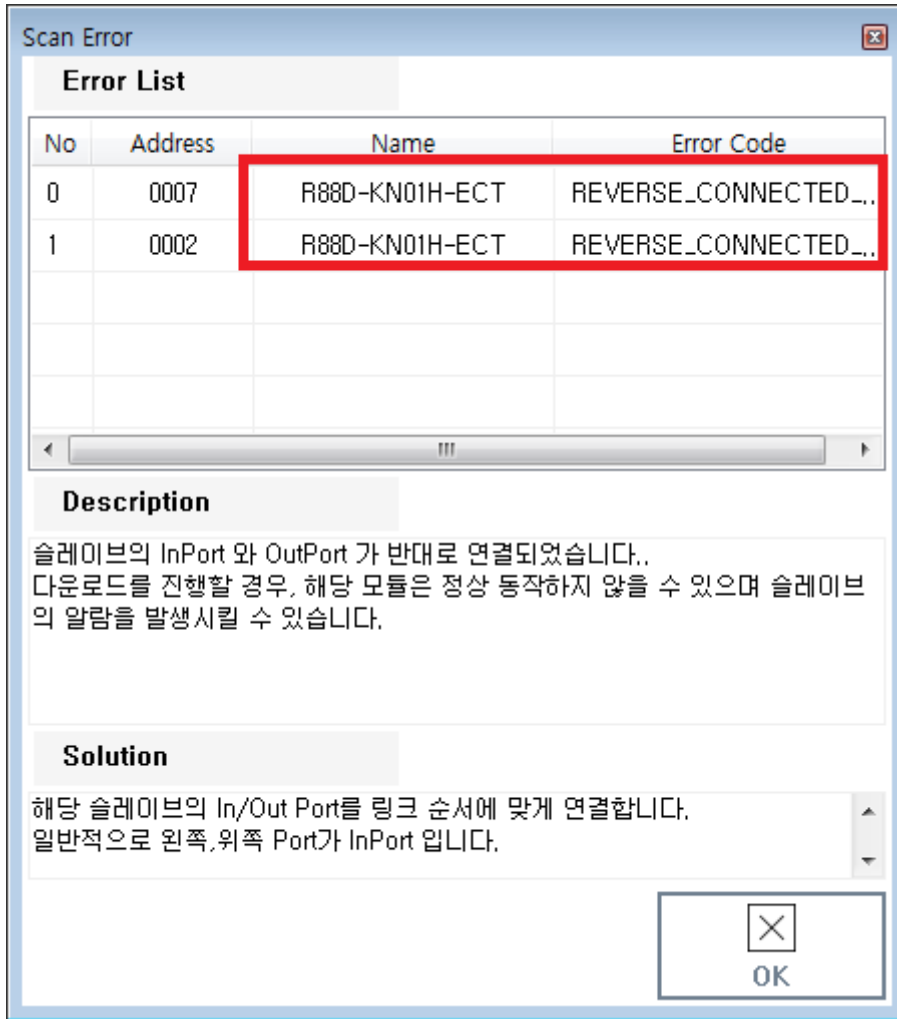

Reverse Connection Check 1
..... 1
Info 2

Reverse Connection Check

× Inport Output가 Slave .

• **MisConnect** Slave .

• Inport Output가 Slave TopologyView .

- Scan Error 'REVERSER_CONNECTED_SLAVE'

Info

- EtherCAT Slave Inport Output가
- Inport Output가 Topology가
- Slave가 가
- SCAN ,