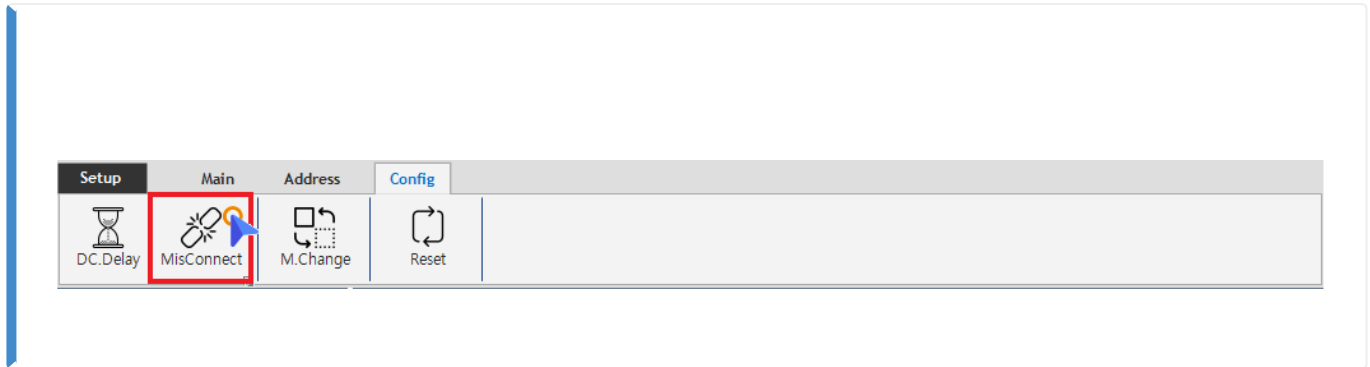

Reverse Connection Check 1
..... 1
Info 2

Reverse Connection Check

× Inport Output가 Slave .

• **MisConnect** Slave .

• Inport Output가 Slave TopologyView .

- Scan Error 'REVERSER_CONNECTED_SLAVE'

Info

- EtherCAT Slave Inport Output가
- Inport Output가 Topology가
- Slave가 가
- SCAN ,