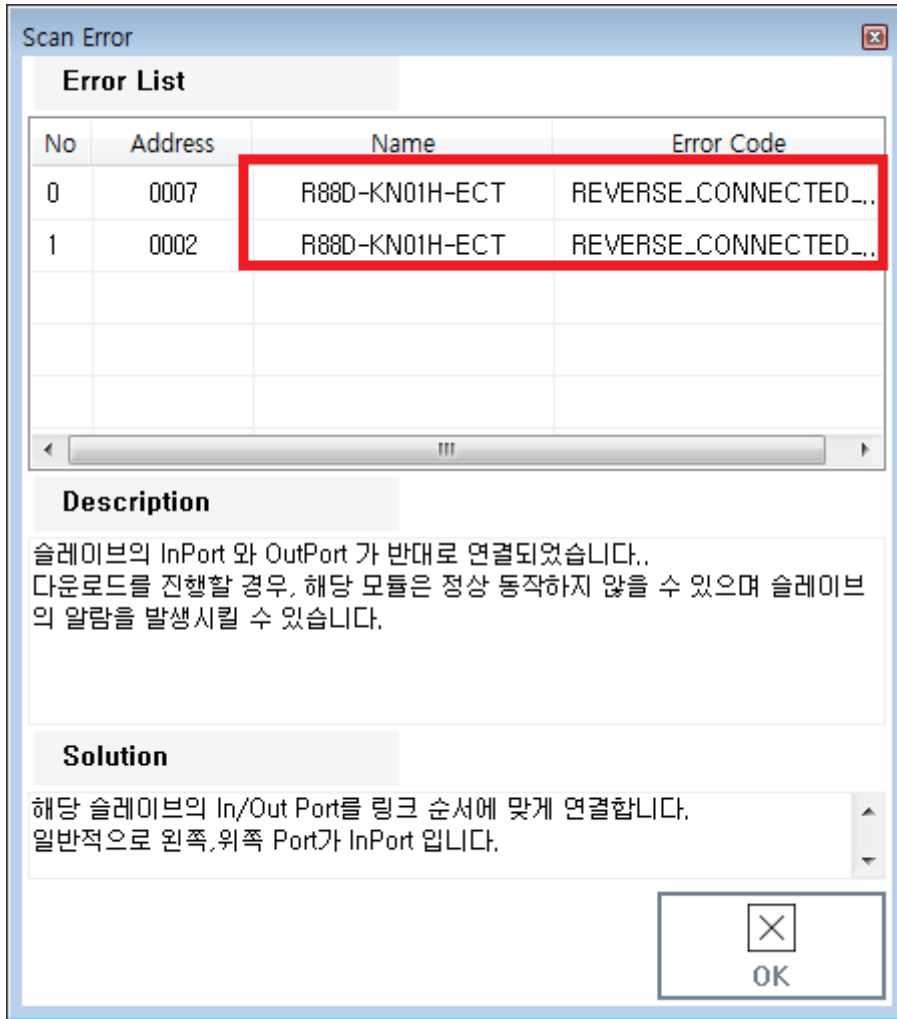

Reverse Connection Check 1
Info 2

Reverse Connection Check

× Inport Output가 Slave

• MisConnect

Slave

• Inport Output가

Slave TopologyView

- Scan Error 'REVERSER_CONNECTED_SLAVE'

Info

- EtherCAT Slave Inport Output가
- Inport Output가 Topology가
- Slave가 가
- SCAN ,

x

From:

<http://comizoa.co.kr/info/> - -

Permanent link:

http://comizoa.co.kr/info/doku.php?id=platform:ethercat:1_setup:10_config:20_desc:70_reverse_connection&rev=1587032601