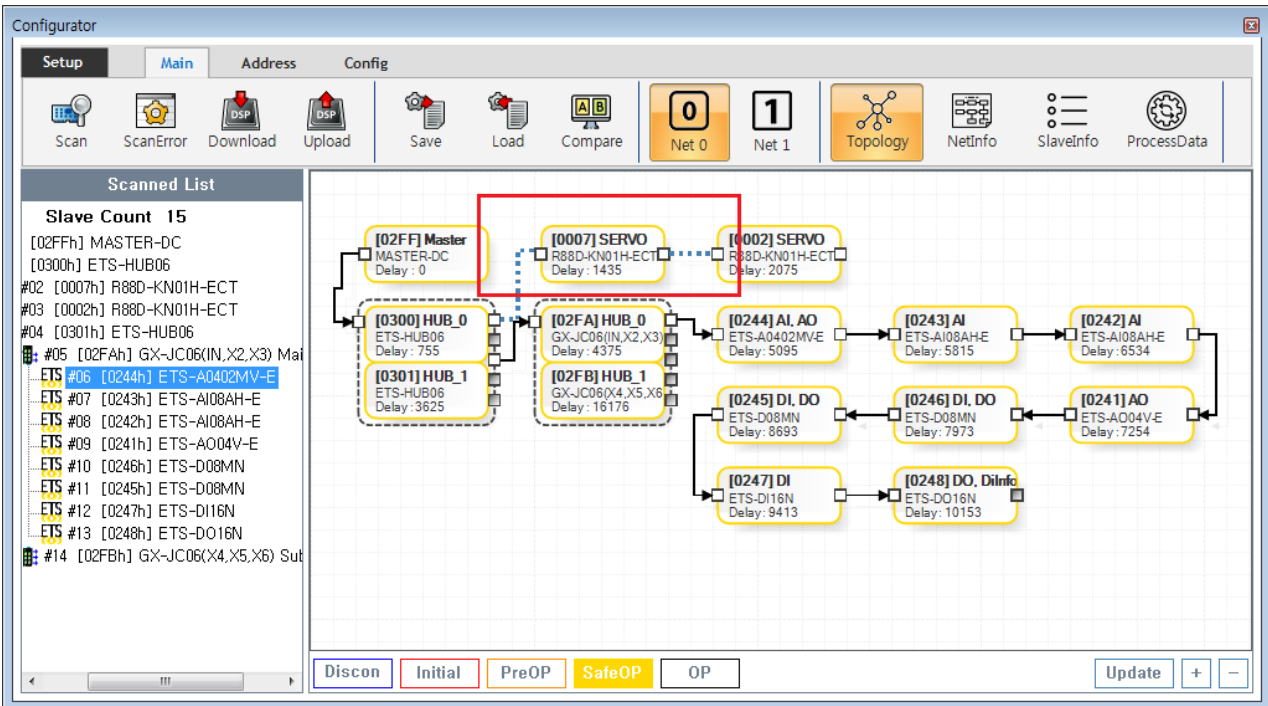

Reverse Connection Check 1
Info 2

Reverse Connection Check

× Inport Output가 Slave

• MisConnect

Slave

• Inport Output가

Slave TopologyView

- Scan Error 'REVERSER_CONNECTED_SLAVE'

Info

- EtherCAT Slave Inport Output가
- Inport Output가 Topology가
- Slave가 가
- SCAN ,

x

From:

<http://comizoa.co.kr/info/> - -

Permanent link:

http://comizoa.co.kr/info/doku.php?id=platform:ethercat:1_setup:10_config:20_desc:70_reverse_connection&rev=1587032601