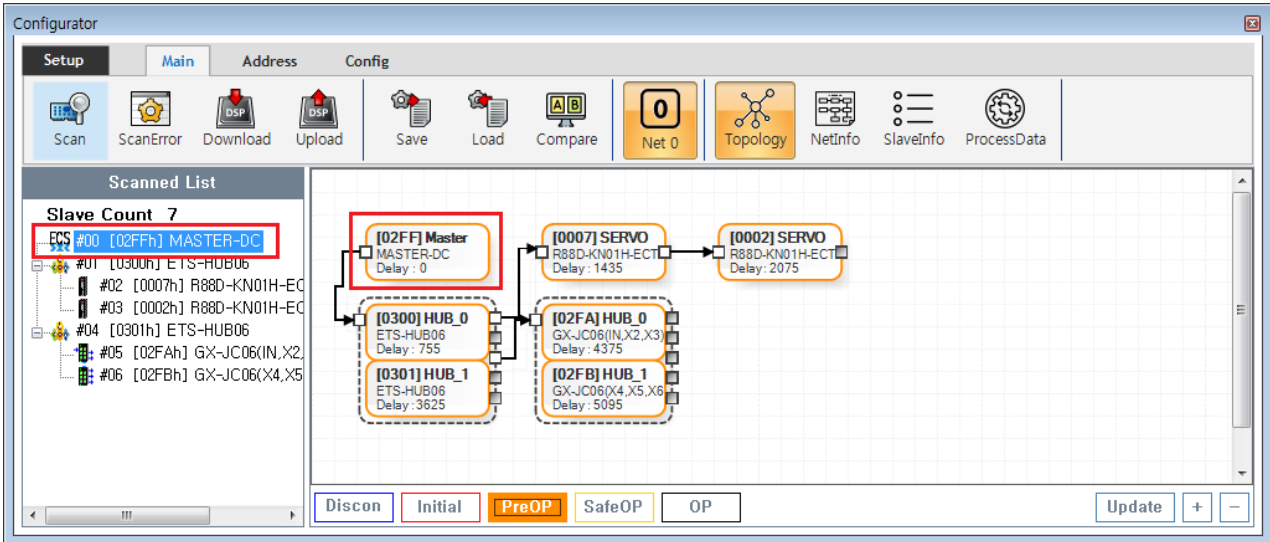

# Master-DC Invisible

× Scan Master-DC 가 Slave가

- Scan 'Master-DC'
  - 'Master-DC' EtherCAT Master Device ESC