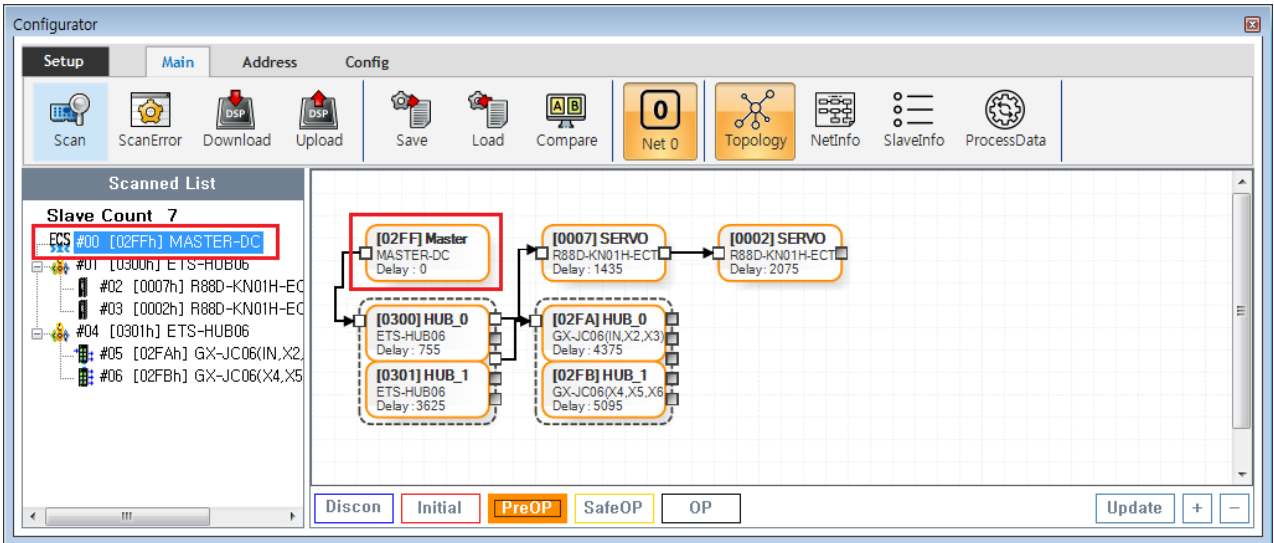

Master-DC Invisible ..... 1  
Info ..... 1

# Master-DC Invisible

× Scan Master-DC 가 Slave가

- Scan 'Master-DC'
  - 'Master-DC' EtherCAT Master Device ESC