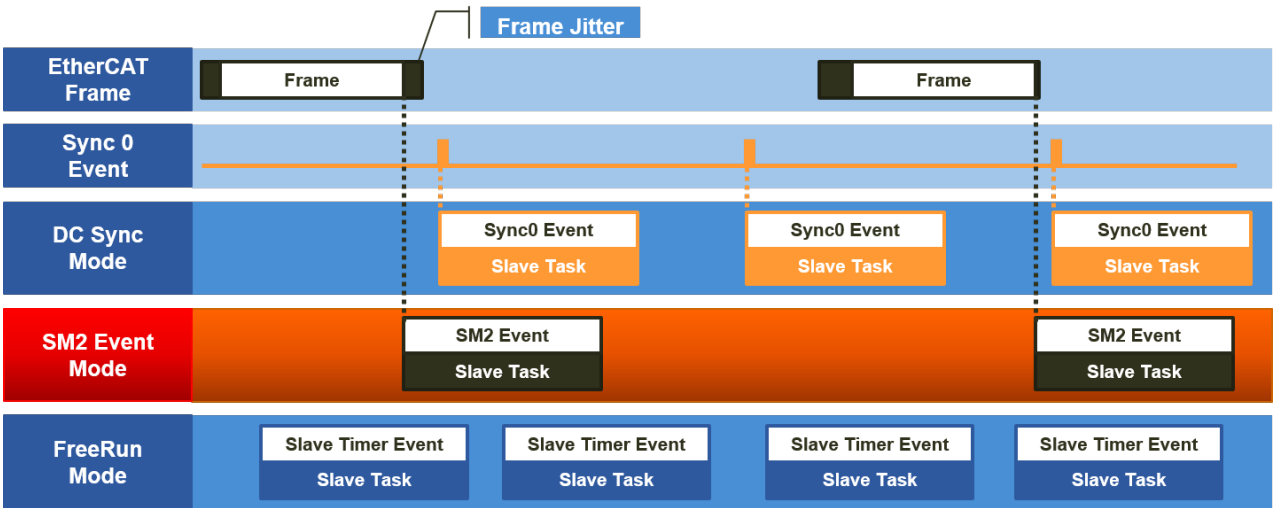

(SyncMode) 1
..... 1
Noise 1

(SyncMode)

x

- FreeRun : 가
- SM2 Event : (RxPDO)가 SM2 Event Event
- DC : 가 Sync0 Event(Interrupt) Event

Noise

• EtherCAT Frame

SyncMode	Info
DC Sync	ns jitter
SM2 Event Mode	us jitter
FreeRun	

• EtherCat Frame Jitter가

SyncMode	Info
DC Sync	ns jitter (jitter)
SM2 Event Mode	SM2 Event Slave IRQ
FreeRun	

• Lost Frame

SyncMode	Info
DC Sync	ns jitter (jitter)
SM2 Event Mode	SM2 Event Slave IRQ
FreeRun	

From:

<http://comizoa.co.kr/info/> - -

Permanent link:

http://comizoa.co.kr/info/doku.php?id=platform:ethercat:2_info:syncmode

Last update: **2024/07/08 18:23**