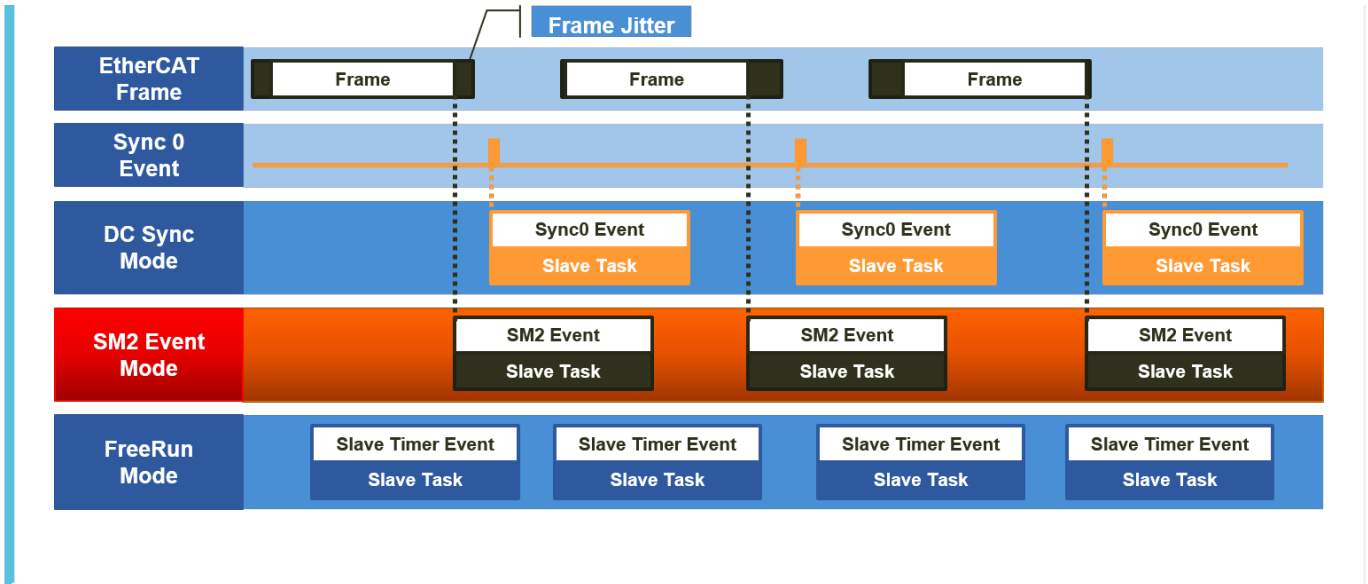

(SyncMode) 1
..... 1
Noise 1

(SyncMode)

x

- FreeRun : 가
- SM2 Event : (RxPDO)가 SM2 Event Event
- DC : 가 Sync0 Event(Interrupt) Event

Noise

• EtherCAT Frame

SyncMode	Info
DC Sync	ns jitter
SM2 Event Mode	us jitter
FreeRun	

• EtherCat Frame Jitter가

SyncMode	Info
DC Sync	ns jitter (jitter)
SM2 Event Mode	SM2 Event Slave IRQ
FreeRun	

• Lost Frame

SyncMode	Info
DC Sync	ns jitter (jitter)
SM2 Event Mode	SM2 Event Slave IRQ
FreeRun	

From:

<http://comizoa.co.kr/info/> - -

Permanent link:

http://comizoa.co.kr/info/doku.php?id=platform:ethercat:2_info:syncmode

Last update: **2024/07/08 18:23**