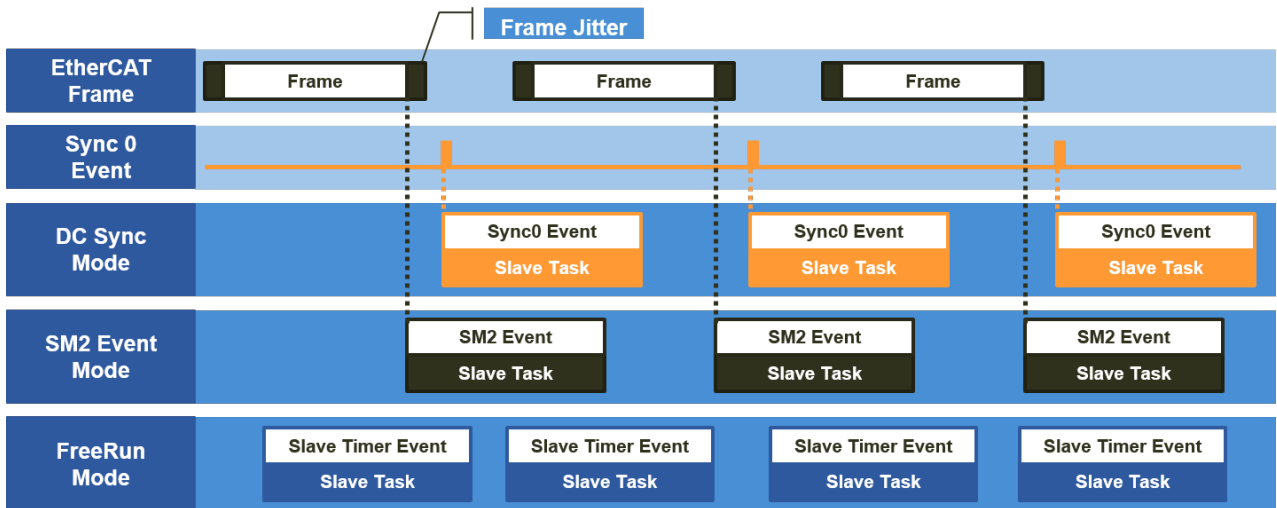

(SyncMode) 1
..... 1
Noise 1

(SyncMode)

x

- FreeRun : 가
- SM2 Event : (RxPDO)가 SM2 Event Event
- DC : 가 Sync0 Event(Interrupt) Event

Noise

• EtherCAT Frame

SyncMode	Info
DC Sync	ns jitter
SM2 Event Mode	us jitter
FreeRun	

• EtherCat Frame Jitter가

SyncMode	Info
DC Sync	ns jitter (jitter)
SM2 Event Mode	SM2 Event Slave IRQ
FreeRun	

• Lost Frame

SyncMode	Info
DC Sync	ns jitter (jitter)
SM2 Event Mode	SM2 Event Slave IRQ
FreeRun	

From:

<http://comizoa.co.kr/info/> - -

Permanent link:

http://comizoa.co.kr/info/doku.php?id=platform:ethercat:2_info:syncmode

Last update: **2024/07/08 18:23**