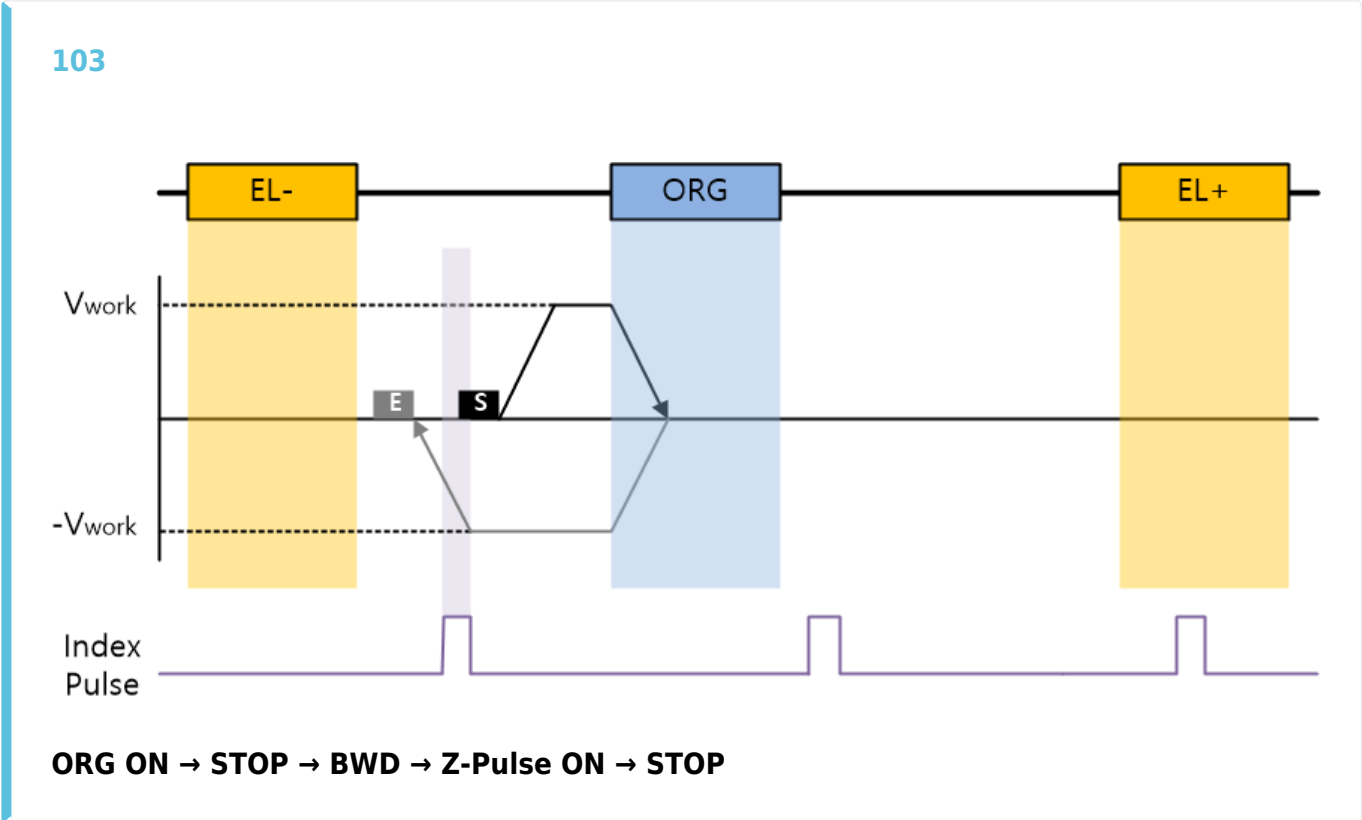

ORG ON → STOP → FWD → Z-Pulse ON → STOP

- •
- , Z