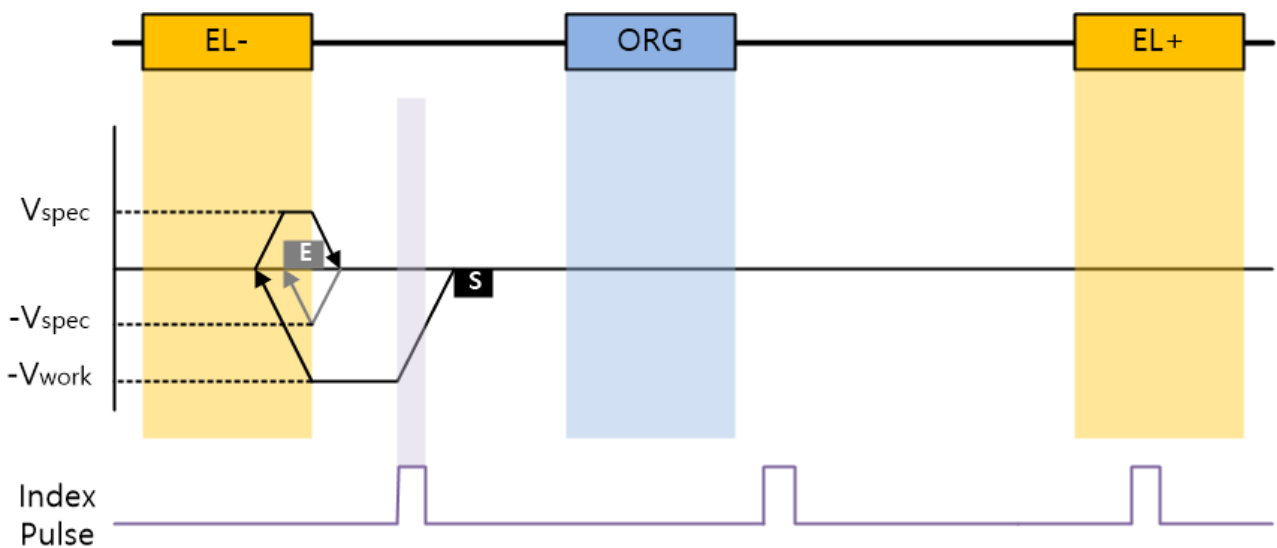

EL ON → STOP → BWD(HS) → EL OFF → STOP → BWD(HS) → Z-Pulse ON → STOP

- •
- , 가
- , Z

109