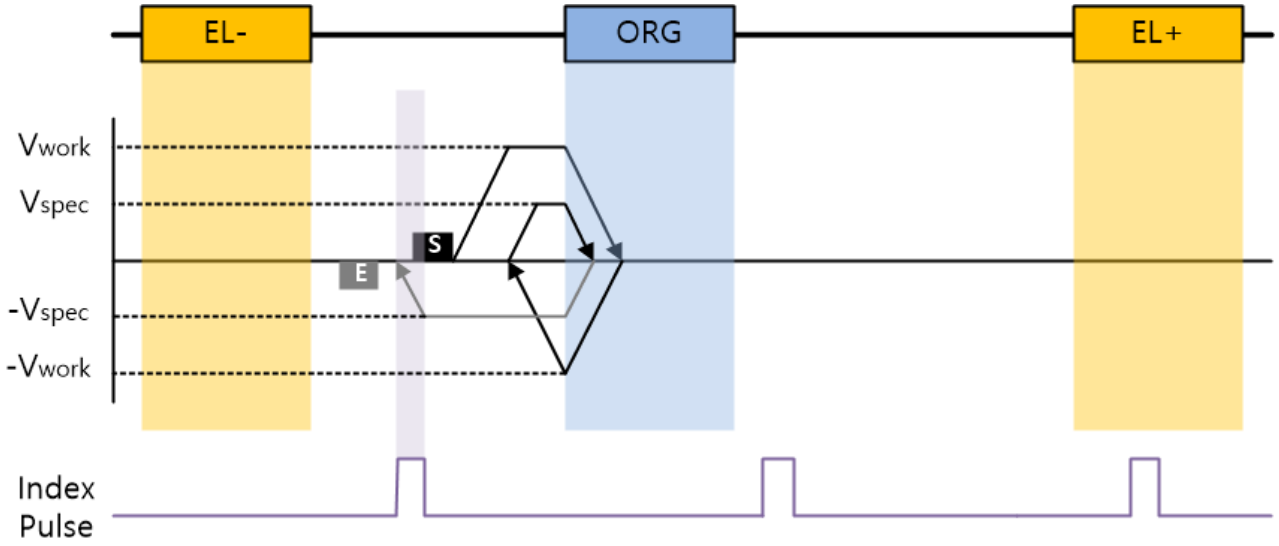

ORG ON → STOP → BWD → ORG OFF → STOP → FWD(HomeSpec) → ORG ON → STOP → BWD(HS) → Z-Pulse ON → STOP

- •
- , 가
- 가
- ◦ 2 (HomeSpecSpeed)
- , Z