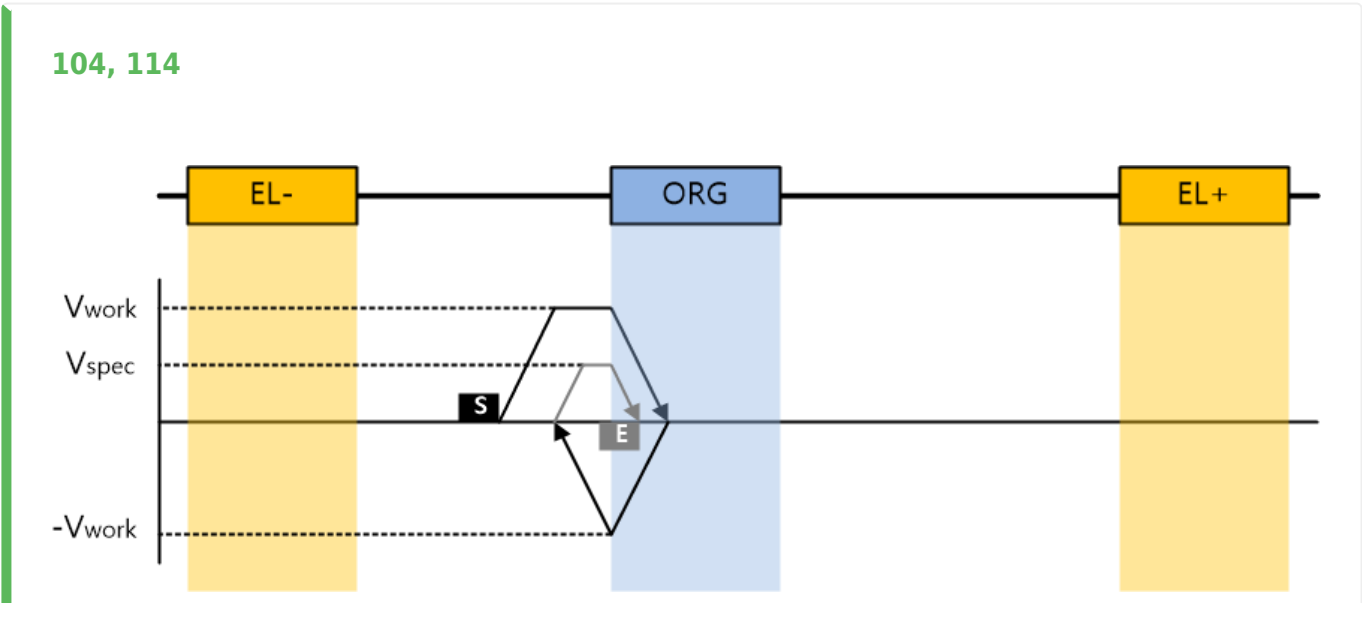

ORG ON → STOP → FWD → Z-Pulse ON → STOP

- •
- , Z

- •
- 가 , Z