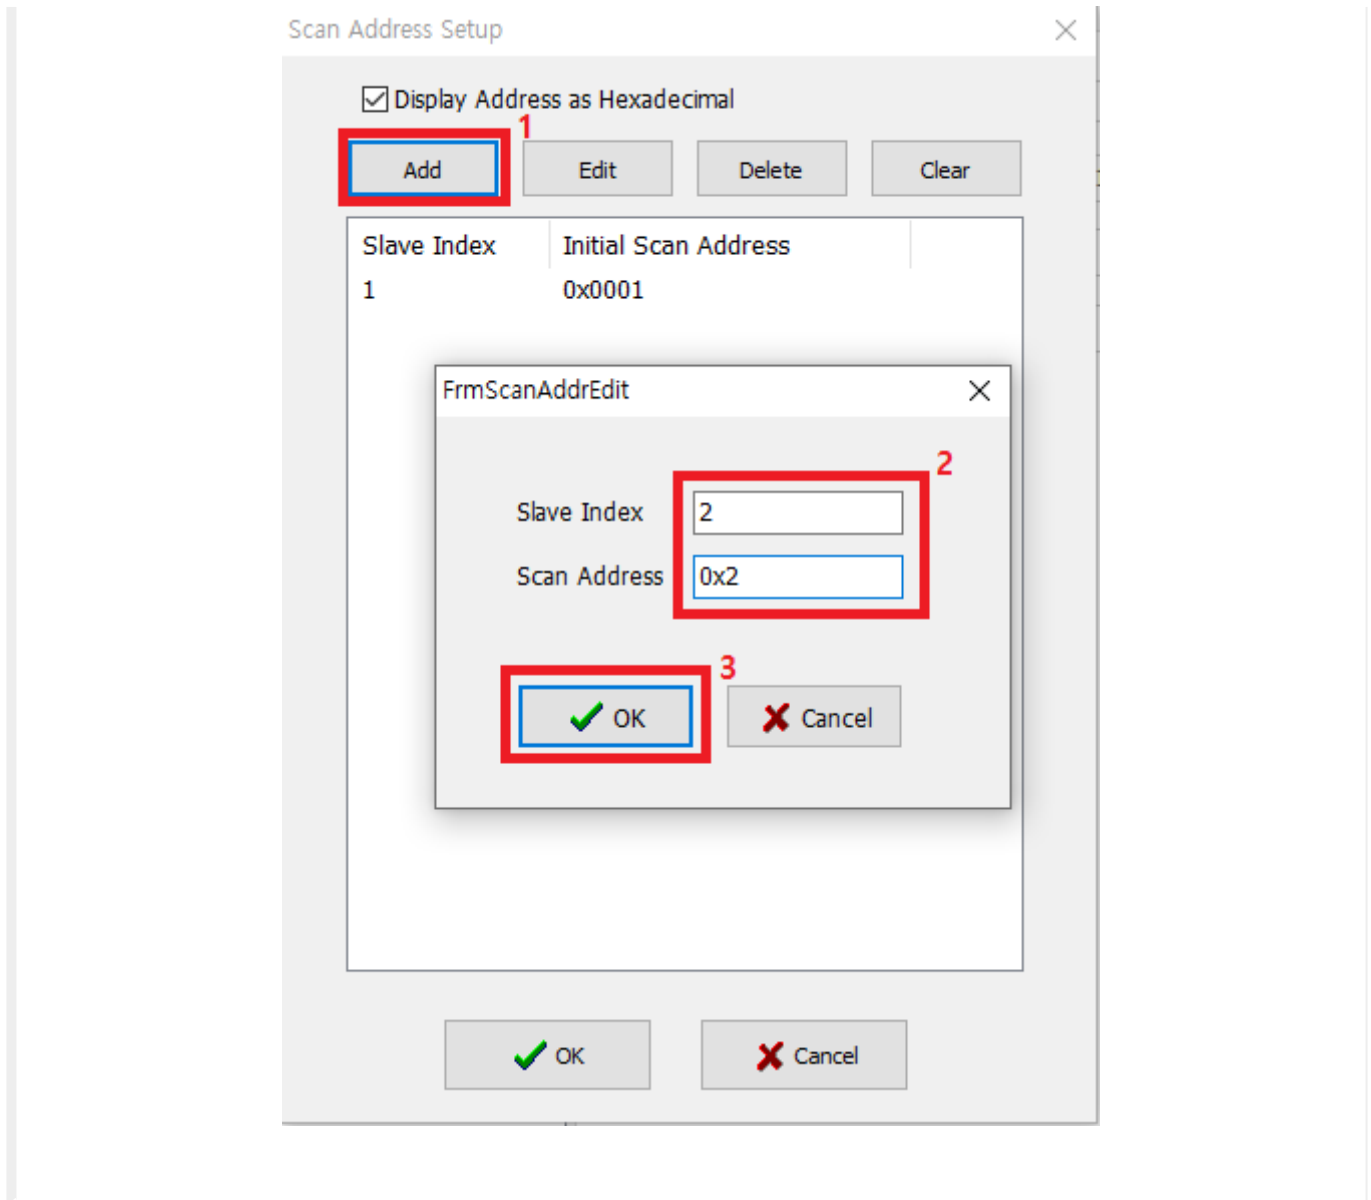

..... 1

..... 1

ELMO :

x
(Station Alias)

x Alias ,

- Station Alias , Configurator Alias Slave
Physical Address

ComiIDE

- **CSA**
 - AddressMode CSA
 - PhysAddr_Hex Address
 - Download

ComiECatConfig

- **Config - Scan Setup** 'Scan Address Setup'

- **Add**

- SlaveIndex, Address **OK**
- 'Scan' , .

From:

<http://comizoa.co.kr/info/> - -

Permanent link:

http://comizoa.co.kr/info/doku.php?id=platform:ethercat:70_users_guide:20_ts:csa