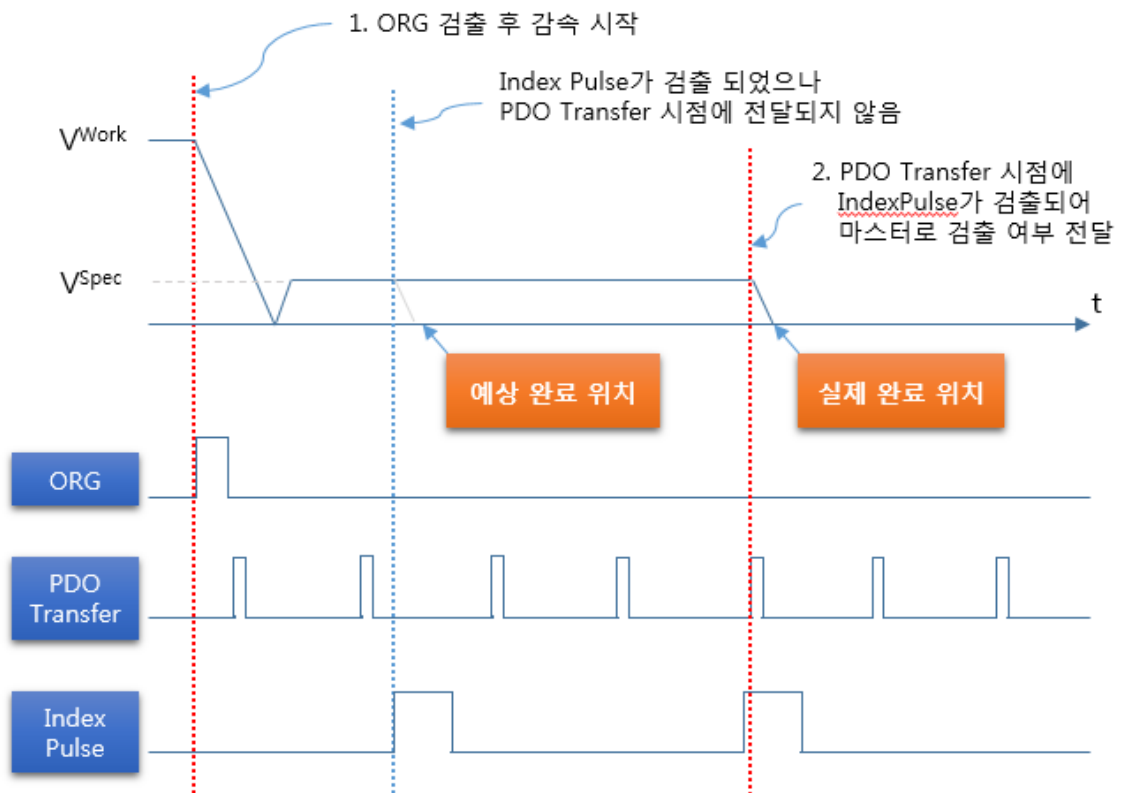

Case 1 1
 AddInfo 1
 Cause 1
 Solution 2
Case 2 3
 AddInfo 3
 Cause 3
 Solution 4

- Index Pulse , 1 (ORG)가 index Pulse , Index Pulse 1 index

Solution

- Index Pulse 1 1
- (Vwork)

Case 2

AddInfo

- 100 Homing Method Index Pulse(Z) Mode

Cause

- 100 Homing Method 가 .
- Index Pulse PDO() .
- Index Pulse Z ,

- Index Pulse 2 .