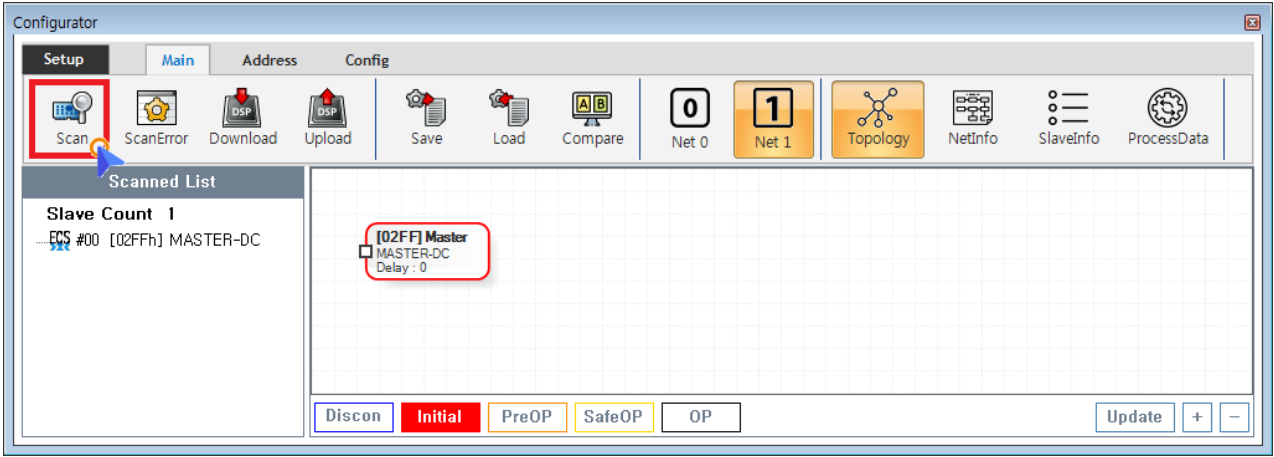

- Main Tab **Scan**
  - SCAN , SCAN Scan_failed SCAN
  - ALL SCAN , Scan **ReScan**