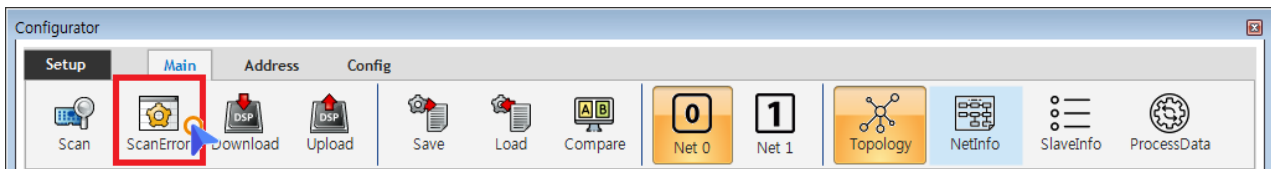

- Scan Error Main - ScanError ScanError List

× **Warning!**
Scan Download

Download

- DownLoad / Slave Master